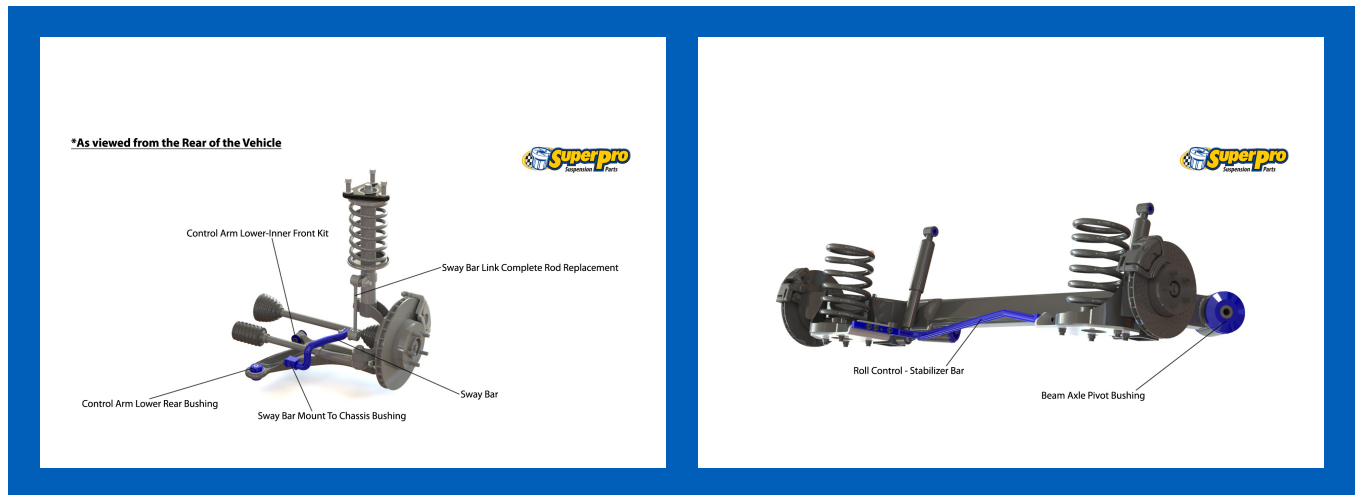

Suspension Parts & Poly Bushings for NISSAN MICRA 2002- 2010 - K12

Parts Application Diagrams

Available SuperPro Parts

Position	Part Name	Part No.	Qty/Car	Sub Brand
Front	Control Arm Lower-Front Bush Kit	SPF3473K	1	SuperPro SPF
Front	Control Arm Lower-Rear Bush Kit Standard Replacement	SPF3963K	1	SuperPro SPF
Front	Control Arm Lower-Rear Bush Kit - Double Offset	SPF3965K	1	SuperPro SPF
Front	Control Arm Lower-Rear Bush Kit - Single Offset	SPF3964K	1	SuperPro SPF
Front	Sway Bar Link Cut To Length Link	TRC4004	2	Roll Control
Front	Sway Bar Link Standard Replacement	TRC4022	2	Roll Control
Front	Sway Bar Link Kit - Heavy Duty Adjustable	TRC10200	1	Roll Control