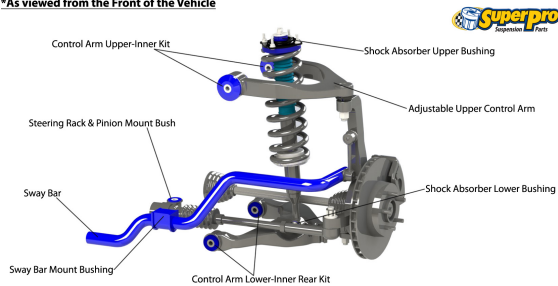

# Suspension Parts & Poly Bushings for TOYOTA LAND CRUISER PRADO 2010-on - 150 Series

## Parts Application Diagrams

### Double Control Arm

With Upper And Lower Control Arms, Spring, Shock Assembly And Drive Shaft

\*As viewed from the Front of the Vehicle

### Coil Spring Solid Axle

With Panhard Rod, Upper And Lower Trailing Arms