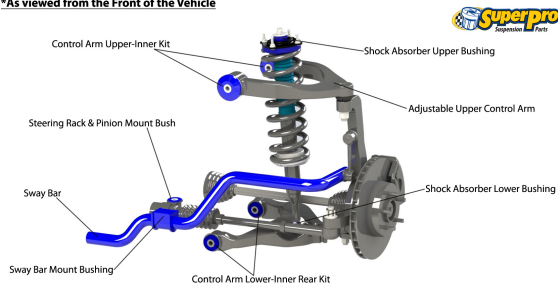

# Suspension Parts & Poly Bushings for TOYOTA HILUX 2005-2015 - KUN26, GGN25 4WD

## Parts Application Diagrams

### Double Control Arm

With Upper And Lower Control Arms, Spring, Shock Assembly And Drive Shaft

\*As viewed from the Front of the Vehicle

### Leaf Spring Solid Axle

With Sway Bar Above Axle