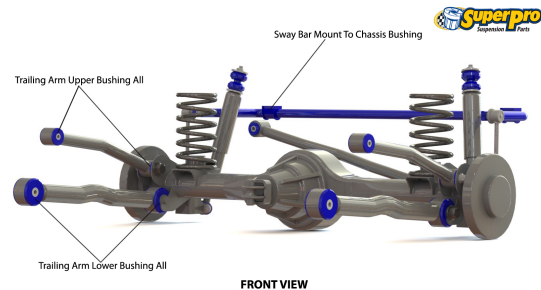

Available SuperPro Parts

Position	Part Name	Part No.	Qty/Car	Sub Brand
Front	30mm Heavy Duty 3 Position Blade Adjustable Sway Bar will not fit KDSS vehicles	RC0026FZ-30	1	Roll Control
Front	Control Arm Lower Complete Assembly Kit - Double Offset Left and Right Arms for Lifted Vehicles with Extra Caster and Camber Correction	TRC482	1	Roll Control
Front	Control Arm Lower Complete Assembly Kit - Standard Left and Right Arms for Standard Replacement and Repair Upgrade	TRC481	1	Roll Control
Front	Control Arm Lower-Inner Front & Rear Bush Kit	KIT180K	1	Vehicle Kits
Front	Control Arm Lower-Inner Front Bush Kit	SPF2834K	1	SuperPro SPF
Front	Control Arm Lower-Inner Front Bush Kit - Alignment Correction Camber and Caster Adjustment	SPF4691K	1	SuperPro SPF
Front	Control Arm Lower-Inner Front Bush Kit - Standard Replacement	SPF4690K	1	SuperPro SPF
Front	Control Arm Lower-Inner Rear Bush Kit	SPF2835K	1	SuperPro SPF
Front	Control Arm Lower-Inner Rear Bush Kit - Alignment Correction Camber Adjustable	SPF4347K	1	SuperPro SPF
Front	Control Arm Lower-Inner Rear Bush Kit - Standard Replacement	SPF4346K	1	SuperPro SPF
Front	Control Arm Upper Complete Assembly - Adjustable Left and Right Arms for Lifted Vehicles with Caster and Camber Correction	TRC480	1	Roll Control
Front	Control Arm Upper Complete Assembly - Fixed Offset Left and Right Fixed Offset Arms for Lifted Vehicles with Caster and Camber Correction	TRC6480	1	Roll Control
Front	Control Arm Upper-Inner Bush Kit - Alignment Correction Camber Adjustable	SPF3230K	1	SuperPro SPF
Front	Control Arm Upper-Inner Bush Kit - Standard Replacement	SPF2845K	1	SuperPro SPF
Front	ReadyStrut Top Caps	RS002	2	SuperPro SPF
Front	Shock Absorber Lower Bush Kit Will not fit Koni & EFS Shocks	SPF2348PK	1	SuperPro SPF
Front	Shock Absorber Lower Bush Kit	SPF3591K	1	SuperPro SPF
Front	Shock Absorber Upper Bush Kit	SPF3757K	1	SuperPro SPF