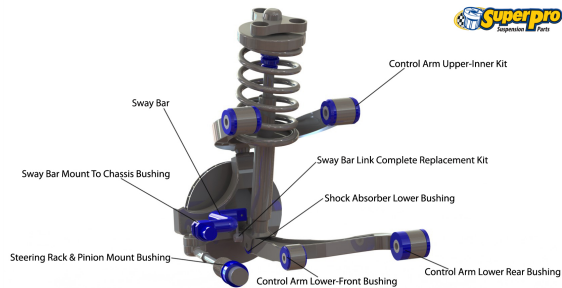

Suspension Parts & Poly Bushings for LEXUS GX 2001-2009 - GX470 (J120)

Parts Application Diagrams

Double Control Arm With Strut & Coil

With Separate Upper & Lower Control A Arms