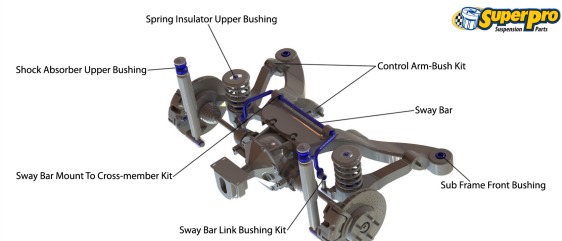

Suspension Parts & Poly Bushings for CHEVROLET LUMINA 12/2000-8/2003 - VZ

Parts Application Diagrams

Macpherson Strut

With Lower Control Arm And Radius Rod

Complex IRS For Rwd

With "Wishbone" Style Lower Trailing Arm

Available SuperPro Parts

Position	Part Name	Part No.	Qty/Car	Sub Brand
Front	Alignment Bush Kit - Front End	KIT153K	1	Vehicle Kits
Front	Coil Spring Spacer Bush Kit	SPF2365-10K	2	SuperPro SPF
Front	Coil Spring Spacer Bush Kit	SPF2365-5K	2	SuperPro SPF
Front	Control Arm Lower-Inner Bush Kit	SPF1232K	1	SuperPro SPF
Front	Spring Insulator Bush Kit Upper replacement of OEM 92002882	SPF2498K	1	SuperPro SPF
Front	Steering Rack & Pinion Mount Bush Kit	SPF1632K	1	SuperPro SPF
Front	Strut Bar To Chassis Mount Bush Kit	SPF2339-90K	1	SuperPro SPF
Front	Strut Bar To Chassis Mount Bush Kit	SPF2339K	1	SuperPro SPF
Front	Strut Bar To Lower Control Arm Bush Kit	SPF0756CK	1	SuperPro SPF
Front	Strut Bolt Replacement Kit	SPF4960K	2	SuperPro SPF
Front	Strut Top & Bearing	SPF1590AK	1	SuperPro SPF
Front	Strut Top & Bearing	SPF1590BK	1	SuperPro SPF
Front	Sway Bar Link VY models only, does not suit VZ models	TRC4003	2	Roll Control
Front	Sway Bar Link Bush Kit Strut end only, Vehicle has ball joint type end at sway bar, must re-use all original washers	SPF2755SK	1	SuperPro SPF
Front	Sway Bar Link Kit VY models Only. Does not Fit VZ Models	SPF3570K	1	SuperPro SPF
Front	Sway Bar Link Rod Replacement Bush Kit VY models Only. Does not Fit VZ Models	SPF0967RK	1	SuperPro SPF
Front	Sway Bar Mount Bush Kit	SPF1453-27K	1	SuperPro SPF
Front	Sway Bar Mount Bush Kit	SPF1453-28K	1	SuperPro SPF
Front	Sway Bar Mount Bush Kit	SPF1453-30K	1	SuperPro SPF