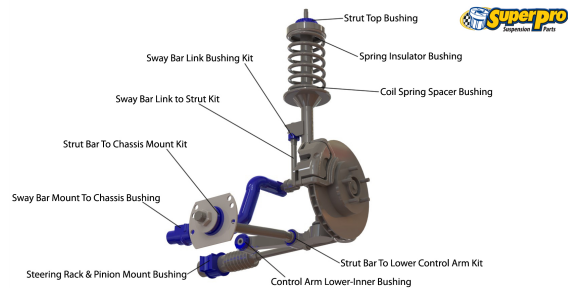

Suspension Parts & Poly Bushings for CHEVROLET LUMINA 12/2000-8/2003 - VZ

Parts Application Diagrams

Macpherson Strut

With Lower Control Arm And Radius Rod

Complex IRS For Rwd

With "Wishbone" Style Lower Trailing Arm

Available SuperPro Parts

Position	Part Name	Part No.	Qty/Car	Sub Brand
Front	Alignment Bush Kit - Front End	KIT153K	1	Vehicle Kits
Front	Coil Spring Spacer Bush Kit	SPF2365-10K	2	SuperPro SPF
Front	Coil Spring Spacer Bush Kit	SPF2365-5K	2	SuperPro SPF
Front	Control Arm Lower-Inner Bush Kit	SPF1232K	1	SuperPro SPF
Front	Spring Insulator Bush Kit Upper replacement of OEM 92002882	SPF2498K	1	SuperPro SPF
Front	Steering Rack & Pinion Mount Bush Kit	SPF1632K	1	SuperPro SPF
Front	Strut Bar To Chassis Mount Bush Kit	SPF2339-90K	1	SuperPro SPF
Front	Strut Bar To Chassis Mount Bush Kit	SPF2339K	1	SuperPro SPF
Front	Strut Bar To Lower Control Arm Bush Kit	SPF0756CK	1	SuperPro SPF
Front	Strut Bolt Replacement Kit	SPF4960K	2	SuperPro SPF
Front	Strut Top & Bearing	SPF1590AK	1	SuperPro SPF
Front	Strut Top & Bearing	SPF1590BK	1	SuperPro SPF
Front	Sway Bar Link VY models only, does not suit VZ models	TRC4003	2	Roll Control
Front	Sway Bar Link Bush Kit Strut end only, Vehicle has ball joint type end at sway bar, must re-use all original washers	SPF2755SK	1	SuperPro SPF
Front	Sway Bar Link Kit VY models Only. Does not Fit VZ Models	SPF3570K	1	SuperPro SPF
Front	Sway Bar Link Rod Replacement Bush Kit VY models Only. Does not Fit VZ Models	SPF0967RK	1	SuperPro SPF
Front	Sway Bar Mount Bush Kit	SPF1453-27K	1	SuperPro SPF
Front	Sway Bar Mount Bush Kit	SPF1453-28K	1	SuperPro SPF
Front	Sway Bar Mount Bush Kit	SPF1453-30K	1	SuperPro SPF