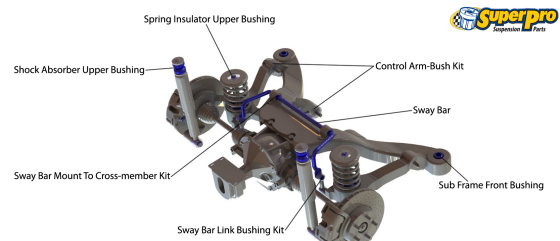

Suspension Parts & Poly Bushings for CHEVROLET LUMINA 9/1997-8/2000 - VT

Parts Application Diagrams

Macpherson Strut

With Lower Control Arm And Radius Rod

Complex IRS For Rwd

With "Wishbone" Style Lower Trailing Arm

Available SuperPro Parts

Position	Part Name	Part No.	Qty/Car	Sub Brand
Front	Alignment Bush Kit - Front End	KIT153K	1	Vehicle Kits
Front	Coil Spring Spacer Bush Kit	SPF2365-10K	2	SuperPro SPF
Front	Coil Spring Spacer Bush Kit	SPF2365-5K	2	SuperPro SPF
Front	Control Arm Lower-Inner Bush Kit	SPF1232K	1	SuperPro SPF
Front	Spring Insulator Bush Kit Upper replacement of OEM 92002882	SPF2498K	1	SuperPro SPF
Front	Steering Rack & Pinion Mount Bush Kit	SPF1632K	1	SuperPro SPF
Front	Strut Bar To Chassis Mount Bush Kit	SPF2339-90K	1	SuperPro SPF
Front	Strut Bar To Chassis Mount Bush Kit	SPF2339K	1	SuperPro SPF
Front	Strut Bar To Lower Control Arm Bush Kit	SPF0756CK	1	SuperPro SPF
Front	Strut Bolt Replacement Kit	SPF4960K	2	SuperPro SPF
Front	Strut Top & Bearing	SPF1590AK	1	SuperPro SPF
Front	Strut Top & Bearing	SPF1590BK	1	SuperPro SPF
Front	Sway Bar Link Bush Kit Bushes only to suit after-market sway bar	SPF0994K	1	SuperPro SPF
Front	Sway Bar Link Bush Kit Replacement bushings for SPF0987K	SPF2755LK	1	SuperPro SPF
Front	Sway Bar Link to Strut Kit H/Duty link rod replacement & bushing kit	SPF0987K	1	SuperPro SPF
Front	Sway Bar Mount Bush Kit	SPF1453-27K	1	SuperPro SPF
Front	Sway Bar Mount Bush Kit	SPF1453-28K	1	SuperPro SPF
Front	Sway Bar Mount Bush Kit	SPF1453-30K	1	SuperPro SPF
Front and Rear	Enhancement Bush Kit	KIT137K	1	Vehicle Kits
Rear	Bump Stop Bush Kit - Upper	SPF3906K	1	SuperPro SPF