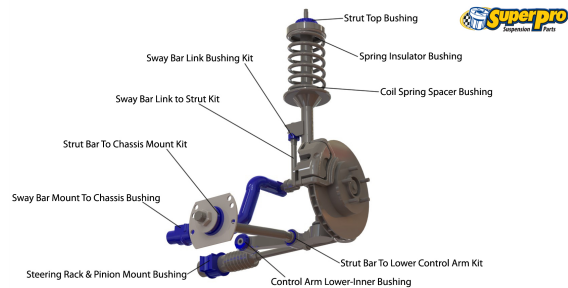

Suspension Parts & Poly Bushings for CHEVROLET LUMINA 9/1997-8/2000 - VT

Parts Application Diagrams

Macpherson Strut

With Lower Control Arm And Radius Rod

Complex IRS For Rwd

With "Wishbone" Style Lower Trailing Arm

Available SuperPro Parts

Position	Part Name	Part No.	Qty/Car	Sub Brand
Front	Alignment Bush Kit - Front End	KIT153K	1	Vehicle Kits
Front	Coil Spring Spacer Bush Kit	SPF2365-10K	2	SuperPro SPF
Front	Coil Spring Spacer Bush Kit	SPF2365-5K	2	SuperPro SPF
Front	Control Arm Lower-Inner Bush Kit	SPF1232K	1	SuperPro SPF
Front	Spring Insulator Bush Kit Upper replacement of OEM 92002882	SPF2498K	1	SuperPro SPF
Front	Steering Rack & Pinion Mount Bush Kit	SPF1632K	1	SuperPro SPF
Front	Strut Bar To Chassis Mount Bush Kit	SPF2339-90K	1	SuperPro SPF
Front	Strut Bar To Chassis Mount Bush Kit	SPF2339K	1	SuperPro SPF
Front	Strut Bar To Lower Control Arm Bush Kit	SPF0756CK	1	SuperPro SPF
Front	Strut Bolt Replacement Kit	SPF4960K	2	SuperPro SPF
Front	Strut Top & Bearing	SPF1590AK	1	SuperPro SPF
Front	Strut Top & Bearing	SPF1590BK	1	SuperPro SPF
Front	Sway Bar Link Bush Kit Bushes only to suit after-market sway bar	SPF0994K	1	SuperPro SPF
Front	Sway Bar Link Bush Kit Replacement bushings for SPF0987K	SPF2755LK	1	SuperPro SPF
Front	Sway Bar Link to Strut Kit H/Duty link rod replacement & bushing kit	SPF0987K	1	SuperPro SPF
Front	Sway Bar Mount Bush Kit	SPF1453-27K	1	SuperPro SPF
Front	Sway Bar Mount Bush Kit	SPF1453-28K	1	SuperPro SPF
Front	Sway Bar Mount Bush Kit	SPF1453-30K	1	SuperPro SPF
Front and Rear	Enhancement Bush Kit	KIT137K	1	Vehicle Kits
Rear	Bump Stop Bush Kit - Upper	SPF3906K	1	SuperPro SPF