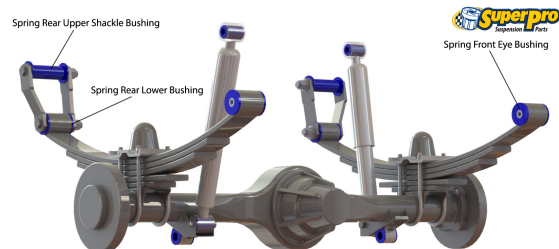

Suspension Parts & Poly Bushings for HOLDEN H SERIES 1971-1980 - HQ, HJ, HX, HZ, Ute, Panel Van & One Tonner Parts Application Diagrams

Double Wishbone

With Upper And Lower Wishbone Control Arms

Leaf Spring Solid Axle

Available SuperPro Parts

Position	Part Name	Part No.	Qty/Car	Sub Brand
Front	27mm Heavy Duty Non Adjustable Sway Bar	SHF7	1	Roll Control
Front	30mm Heavy Duty Non Adjustable Sway Bar	SHF7C	1	Roll Control
Front	Bump Stop Bush Kit - Lower	SPF0059K	1	SuperPro SPF
Front	Bump Stop Bush Kit - Upper Standard Height	SPF0658AK	1	SuperPro SPF
Front	Bump Stop Bush Kit - Upper Shortened	SPF0658K	1	SuperPro SPF
Front	Clutch Rebound Stop Bush Kit	SPF0658K	1	SuperPro SPF
Front	Complete Front End Bush Kit	KIT045FK	1	Vehicle Kits
Front	Control Arm Lower-Front Bush Kit	SPF2121-90K	1	SuperPro SPF
Front	Control Arm Lower-Rear Bush Kit Comfort Use	SPF2121-70K	1	SuperPro SPF
Front	Control Arm Lower-Rear Bush Kit Sports Use	SPF2121-80K	1	SuperPro SPF
Front	Control Arm Lower-Rear Bush Kit Competition Use	SPF2121-90K	1	SuperPro SPF
Front	Control Arm Upper-Inner Bush Kit	SPF2119K	1	SuperPro SPF
Front	Radiator Support Mount Bush Kit	SPF0501K	1	SuperPro SPF
Front	Shock Absorber Lower Bush Kit	SPF0938K	2	SuperPro SPF
Front	Shock Absorber Upper Bush Kit	SPF2755SK	1	SuperPro SPF
Front	Spring Insulator Upper Bush Kit Raises vehicle approximately 20mm	SPF0271-10K	2	SuperPro SPF
Front	Spring Insulator Upper Bush Kit Raises vehicle approximately 12mm	SPF0271-6K	2	SuperPro SPF
Front	Steering Coupling Bush Kit Manual & power steering	SPF0500K	1	SuperPro SPF