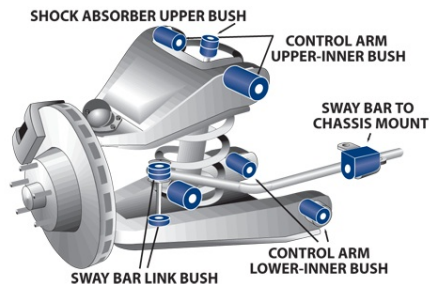

Suspension Parts & Poly Bushings for HOLDEN H SERIES 1971-1980 - HQ, HJ, HX, HZ, Ute, Panel Van & One Tonner Parts Application Diagrams

Double Wishbone

With Upper And Lower Wishbone Control Arms

Leaf Spring Solid Axle

Available SuperPro Parts

Position	Part Name	Part No.	Qty/Car	Sub Brand
Front	27mm Heavy Duty Non Adjustable Sway Bar	SHF7	1	Roll Control
Front	30mm Heavy Duty Non Adjustable Sway Bar	SHF7C	1	Roll Control
Front	Bump Stop Bush Kit - Lower	SPF0059K	1	SuperPro SPF
Front	Bump Stop Bush Kit - Upper Standard Height	SPF0658AK	1	SuperPro SPF
Front	Bump Stop Bush Kit - Upper Shortened	SPF0658K	1	SuperPro SPF
Front	Clutch Rebound Stop Bush Kit	SPF0658K	1	SuperPro SPF
Front	Complete Front End Bush Kit	KIT045FK	1	Vehicle Kits
Front	Control Arm Lower-Front Bush Kit	SPF2121-90K	1	SuperPro SPF
Front	Control Arm Lower-Rear Bush Kit Comfort Use	SPF2121-70K	1	SuperPro SPF
Front	Control Arm Lower-Rear Bush Kit Sports Use	SPF2121-80K	1	SuperPro SPF
Front	Control Arm Lower-Rear Bush Kit Competition Use	SPF2121-90K	1	SuperPro SPF
Front	Control Arm Upper-Inner Bush Kit	SPF2119K	1	SuperPro SPF
Front	Radiator Support Mount Bush Kit	SPF0501K	1	SuperPro SPF
Front	Shock Absorber Lower Bush Kit	SPF0938K	2	SuperPro SPF
Front	Shock Absorber Upper Bush Kit	SPF2755SK	1	SuperPro SPF
Front	Spring Insulator Upper Bush Kit Raises vehicle approximately 20mm	SPF0271-10K	2	SuperPro SPF
Front	Spring Insulator Upper Bush Kit Raises vehicle approximately 12mm	SPF0271-6K	2	SuperPro SPF
Front	Steering Coupling Bush Kit Manual & power steering	SPF0500K	1	SuperPro SPF