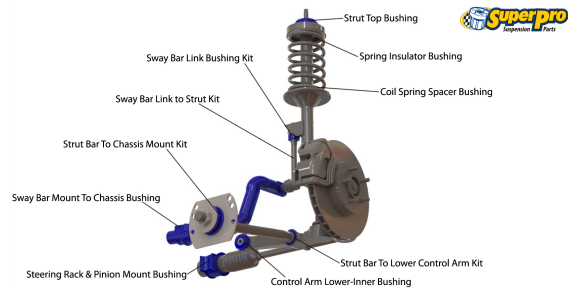

Suspension Parts & Poly Bushings for HOLDEN STATESMAN 2000 - 2006 - WH-WL

Parts Application Diagrams

Macpherson Strut

With Lower Control Arm And Radius Rod

Complex IRS For Rwd

With "Wishbone" Style Lower Trailing Arm

Available SuperPro Parts

Position	Part Name	Part No.	Qty/Car	Sub Brand
Front	27mm Heavy Duty 3 Position Blade Adjustable Sway Bar	SHF61A	1	Roll Control
Front	30mm Heavy Duty 3 Position Blade Adjustable Sway Bar	SHF14A	1	Roll Control
Front	30mm Heavy Duty 3 Position Blade Adjustable Sway Bar	SHF61CA	1	Roll Control
Front	Alignment Bush Kit - Front End	KIT153K	1	Vehicle Kits
Front	Bump Stop Kit	SPF1833BK	1	SuperPro SPF
Front	Coil Spring Spacer Bush Kit	SPF2365-10K	2	SuperPro SPF
Front	Coil Spring Spacer Bush Kit	SPF2365-5K	2	SuperPro SPF
Front	Control Arm Lower Assembly Kit Left and Right Arms for Standard Replacement and Repair Upgrade	TRC1104	1	Roll Control
Front	Control Arm Lower-Inner Bush Kit	SPF1232K	1	SuperPro SPF
Front	Spring Insulator Bush Kit Upper replacement of OEM 92002882	SPF2498K	1	SuperPro SPF
Front	Steering Rack & Pinion Mount Bush Kit	SPF1632K	1	SuperPro SPF
Front	Strut Bar To Chassis Mount Bush Kit	SPF2339-90K	1	SuperPro SPF
Front	Strut Bar To Chassis Mount Bush Kit	SPF2339EK	1	SuperPro SPF
Front	Strut Bar To Chassis Mount Bush Kit	SPF2339K	1	SuperPro SPF
Front	Strut Bar To Lower Control Arm Bush Kit	SPF0756CK	1	SuperPro SPF
Front	Strut Bolt Replacement Kit	SPF4960K	2	SuperPro SPF
Front	Strut Top & Bearing	SPF1590AK	1	SuperPro SPF
Front	Strut Top & Bearing	SPF1590BK	1	SuperPro SPF
Front	Sway Bar Link LHS - Standard Replacement, to suit WL	TRC4008L	1	Roll Control