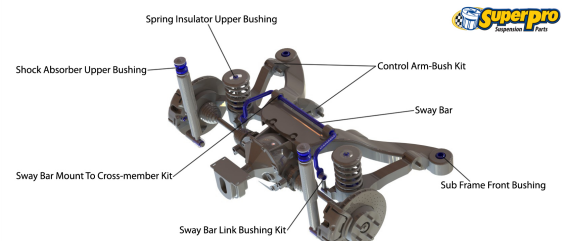

Suspension Parts & Poly Bushings for HOLDEN STATESMAN 2000 - 2006 - WH-WL

Parts Application Diagrams

Macpherson Strut

With Lower Control Arm And Radius Rod

Complex IRS For Rwd

With "Wishbone" Style Lower Trailing Arm

Available SuperPro Parts

Position	Part Name	Part No.	Qty/Car	Sub Brand
Front	27mm Heavy Duty 3 Position Blade Adjustable Sway Bar	SHF61A	1	Roll Control
Front	30mm Heavy Duty 3 Position Blade Adjustable Sway Bar	SHF14A	1	Roll Control
Front	30mm Heavy Duty 3 Position Blade Adjustable Sway Bar	SHF61CA	1	Roll Control
Front	Alignment Bush Kit - Front End	KIT153K	1	Vehicle Kits
Front	Bump Stop Kit	SPF1833BK	1	SuperPro SPF
Front	Coil Spring Spacer Bush Kit	SPF2365-10K	2	SuperPro SPF
Front	Coil Spring Spacer Bush Kit	SPF2365-5K	2	SuperPro SPF
Front	Control Arm Lower Assembly Kit Left and Right Arms for Standard Replacement and Repair Upgrade	TRC1104	1	Roll Control
Front	Control Arm Lower-Inner Bush Kit	SPF1232K	1	SuperPro SPF
Front	Spring Insulator Bush Kit Upper replacement of OEM 92002882	SPF2498K	1	SuperPro SPF
Front	Steering Rack & Pinion Mount Bush Kit	SPF1632K	1	SuperPro SPF
Front	Strut Bar To Chassis Mount Bush Kit	SPF2339-90K	1	SuperPro SPF
Front	Strut Bar To Chassis Mount Bush Kit	SPF2339EK	1	SuperPro SPF
Front	Strut Bar To Chassis Mount Bush Kit	SPF2339K	1	SuperPro SPF
Front	Strut Bar To Lower Control Arm Bush Kit	SPF0756CK	1	SuperPro SPF
Front	Strut Bolt Replacement Kit	SPF4960K	2	SuperPro SPF
Front	Strut Top & Bearing	SPF1590AK	1	SuperPro SPF
Front	Strut Top & Bearing	SPF1590BK	1	SuperPro SPF
Front	Sway Bar Link LHS - Standard Replacement, to suit WL	TRC4008L	1	Roll Control