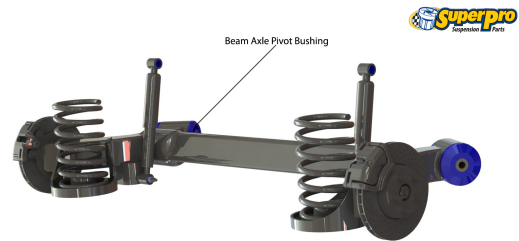

# Suspension Parts & Poly Bushings for TOYOTA COROLLA 2007-2012 - E140, E150

### Macpherson Strut

With Separate Control Arm

## Available SuperPro Parts

Position	Part Name	Part No.	Qty/Car	Sub Brand
Front	Control Arm Lower-Inner Front Bush Kit	<a href="#">SPF3589K</a>	1	SuperPro SPF
Front	Control Arm Lower-Inner Rear Bush Kit Standard Replacement	<a href="#">SPF3588K</a>	1	SuperPro SPF
Front	Control Arm Lower-Inner Rear Bush Kit - Double Offset	<a href="#">SPF3867K</a>	1	SuperPro SPF
Front	Control Arm Lower-Inner Rear Bush Kit - Single Offset	<a href="#">SPF3866K</a>	1	SuperPro SPF
Front	Sway Bar Link Standard Replacement	<a href="#">TRC4020</a>	2	Roll Control
Front	Sway Bar Link Kit - Heavy Duty Adjustable	<a href="#">TRC12265</a>	1	Roll Control