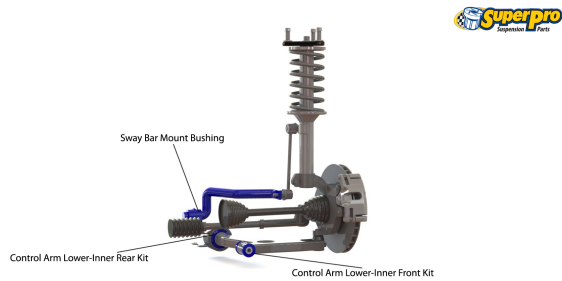

# Suspension Parts & Poly Bushings for TOYOTA COROLLA 2007-2012 - E140, E150

## Parts Application Diagrams

### Macpherson Strut

With Separate Control Arm

## Available SuperPro Parts

Position	Part Name	Part No.	Qty/Car	Sub Brand
Front	Control Arm Lower-Inner Front Bush Kit	<a href="#">SPF3589K</a>	1	SuperPro SPF
Front	Control Arm Lower-Inner Rear Bush Kit Standard Replacement	<a href="#">SPF3588K</a>	1	SuperPro SPF
Front	Control Arm Lower-Inner Rear Bush Kit - Double Offset	<a href="#">SPF3867K</a>	1	SuperPro SPF
Front	Control Arm Lower-Inner Rear Bush Kit - Single Offset	<a href="#">SPF3866K</a>	1	SuperPro SPF
Front	Sway Bar Link Standard Replacement	<a href="#">TRC4020</a>	2	Roll Control
Front	Sway Bar Link Kit - Heavy Duty Adjustable	<a href="#">TRC12265</a>	1	Roll Control