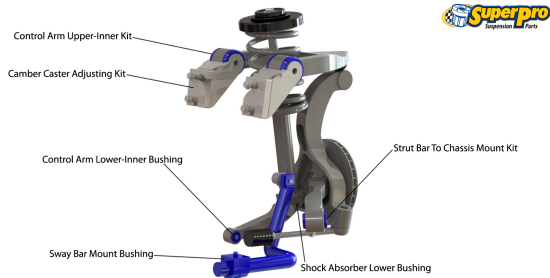

Suspension Parts & Poly Bushings for NISSAN 370Z 2009-on - Z34

Parts Application Diagrams

Double Control Arm With Strut & Coil

With Upper A-Arm, Lower Control Arm And Radius Arm

Complex Multi Link With Active Control

With Upper And Lower Control Arms, Trailing And Toe Control Arms

Available SuperPro Parts

Position	Part Name	Part No.	Qty/Car	Sub Brand
Front	27mm Heavy Duty 2 Position Blade Adjustable Sway Bar	RC0008FZ-27	1	Roll Control
Front	Control Arm Lower-Front Bush Kit	SPF3885K	1	SuperPro SPF
Front	Control Arm Lower-Rear Bush Kit Offset.	SPF3886K	1	SuperPro SPF
Front	Control Arm Upper-Inner Bush Kit Standard replacement.	SPF3296K	1	SuperPro SPF
Front	Control Arm Upper-Inner Bush Kit - Double Offset Offset tubes for +/- camber adjustment. Note vehicles with wide wheels may need guard rolled to prevent scrubbing.	SPF3297K	1	SuperPro SPF
Front	Sway Bar Mount Bush Kit AVAILABLE SIZES - 27,28mm	SPF3838-27K	1	SuperPro SPF
Front	Sway Bar Mount Bush Kit AVAILABLE SIZES - 27,28mm	SPF3838-28K	1	SuperPro SPF
Rear	24mm Heavy Duty 2 Position Blade Adjustable Sway Bar	RC0008RZ-24	1	Roll Control
Rear	Control Arm Lower-Front Outer Bush Kit Bushing mounted in hub.	SPF3318K	1	SuperPro SPF
Rear	Control Arm Lower-Rear Outer Bush Kit Bushing mounted in hub	SPF3322K	1	SuperPro SPF
Rear	Control Arm Upper-Inner Bush Kit Standard replacement	SPF3313K	1	SuperPro SPF
Rear	Control Arm Upper-Inner Bush Kit - Double Offset	SPF3313XK	1	SuperPro SPF
Rear	Differential Mount Bush Kit Contains Pinion & Rear Differential Mounts	SPF3849K	1	SuperPro SPF
Rear	Differential Rear Mount Bush Kit	SPF3856K	1	SuperPro SPF
Rear	Shock Absorber Lower Bush Kit	SPF3322K	1	SuperPro SPF
Rear	Sway Bar Link Cut To Length Link	TRC4004	2	Roll Control
Rear	Sway Bar Link Kit - Heavy Duty Adjustable	TRC1045	1	Roll Control
Rear	Sway Bar Mount Bush Kit AVAILABLE SIZES - 24,25mm	SPF3839-24K	1	SuperPro SPF
Rear	Sway Bar Mount Bush Kit AVAILABLE SIZES - 24,25mm	SPF3839-25K	1	SuperPro SPF