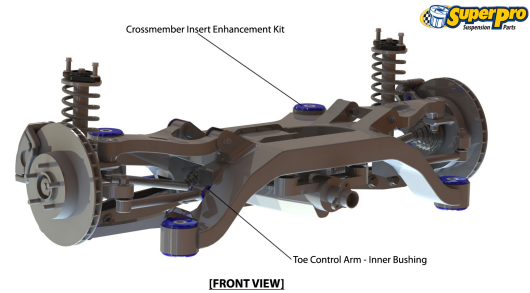

Suspension Parts & Poly Bushings for NISSAN 370Z 2009-on - Z34

Parts Application Diagrams

Double Control Arm With Strut & Coil

With Upper A-Arm, Lower Control Arm And Radius Arm

Complex Multi Link With Active Control

With Upper And Lower Control Arms, Trailing And Toe Control Arms

Available SuperPro Parts

Position	Part Name	Part No.	Qty/Car	Sub Brand
Front	27mm Heavy Duty 2 Position Blade Adjustable Sway Bar	RC0008FZ-27	1	Roll Control
Front	Control Arm Lower-Front Bush Kit	SPF3885K	1	SuperPro SPF
Front	Control Arm Lower-Rear Bush Kit Offset.	SPF3886K	1	SuperPro SPF
Front	Control Arm Upper-Inner Bush Kit Standard replacement.	SPF3296K	1	SuperPro SPF
Front	Control Arm Upper-Inner Bush Kit - Double Offset Offset tubes for +/- camber adjustment. Note vehicles with wide wheels may need guard rolled to prevent scrubbing.	SPF3297K	1	SuperPro SPF
Front	Sway Bar Mount Bush Kit AVAILABLE SIZES - 27,28mm	SPF3838-27K	1	SuperPro SPF
Front	Sway Bar Mount Bush Kit AVAILABLE SIZES - 27,28mm	SPF3838-28K	1	SuperPro SPF
Rear	24mm Heavy Duty 2 Position Blade Adjustable Sway Bar	RC0008RZ-24	1	Roll Control
Rear	Control Arm Lower-Front Outer Bush Kit Bushing mounted in hub.	SPF3318K	1	SuperPro SPF
Rear	Control Arm Lower-Rear Outer Bush Kit Bushing mounted in hub	SPF3322K	1	SuperPro SPF
Rear	Control Arm Upper-Inner Bush Kit Standard replacement	SPF3313K	1	SuperPro SPF
Rear	Control Arm Upper-Inner Bush Kit - Double Offset	SPF3313XK	1	SuperPro SPF
Rear	Differential Mount Bush Kit Contains Pinion & Rear Differential Mounts	SPF3849K	1	SuperPro SPF
Rear	Differential Rear Mount Bush Kit	SPF3856K	1	SuperPro SPF
Rear	Shock Absorber Lower Bush Kit	SPF3322K	1	SuperPro SPF
Rear	Sway Bar Link Cut To Length Link	TRC4004	2	Roll Control
Rear	Sway Bar Link Kit - Heavy Duty Adjustable	TRC1045	1	Roll Control
Rear	Sway Bar Mount Bush Kit AVAILABLE SIZES - 24,25mm	SPF3839-24K	1	SuperPro SPF
Rear	Sway Bar Mount Bush Kit AVAILABLE SIZES - 24,25mm	SPF3839-25K	1	SuperPro SPF