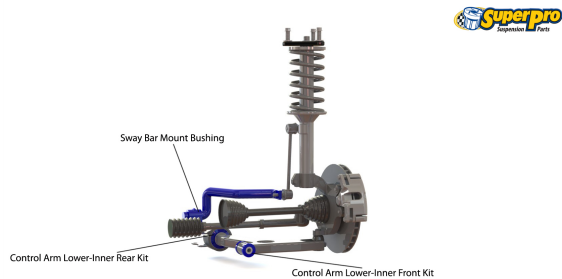

Suspension Parts & Poly Bushings for NISSAN 300ZX 1987-1990 - Z31

Parts Application Diagrams

Macpherson Strut

With Separate Control Arm

Complex IRS For Rwd

With "Wishbone" Style Lower Trailing Arm

Available SuperPro Parts

Position	Part Name	Part No.	Qty/Car	Sub Brand
Front	Control Arm Lower-Inner Bush Kit	SPF1483K	1	SuperPro SPF
Front	Strut Bar To Chassis Mount Bush Kit	SPF0927K	1	SuperPro SPF
Front	Sway Bar Link Bush Kit	SPF2092BK	1	SuperPro SPF
Front	Sway Bar Link Kit - Heavy Duty Adjustable	TRC1025A	1	Roll Control
Rear	Sway Bar Link Bush Kit	SPF2667K	1	SuperPro SPF
Rear	Sway Bar Mount Bush Kit	SPF1485-18K	1	SuperPro SPF
Rear	Sway Bar Mount Bush Kit	SPF1485-20K	1	SuperPro SPF