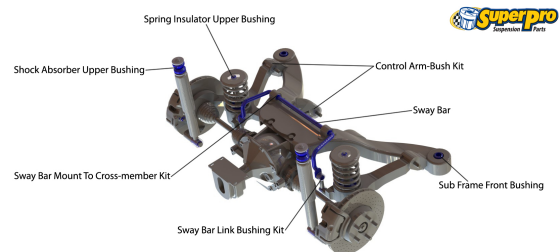

Suspension Parts & Poly Bushings for NISSAN 300ZX 1987-1990 - Z31

Parts Application Diagrams

Macpherson Strut

With Separate Control Arm

Complex IRS For Rwd

With "Wishbone" Style Lower Trailing Arm

Available SuperPro Parts

Position	Part Name	Part No.	Qty/Car	Sub Brand
Front	Control Arm Lower-Inner Bush Kit	SPF1483K	1	SuperPro SPF
Front	Strut Bar To Chassis Mount Bush Kit	SPF0927K	1	SuperPro SPF
Front	Sway Bar Link Bush Kit	SPF2092BK	1	SuperPro SPF
Front	Sway Bar Link Kit - Heavy Duty Adjustable	TRC1025A	1	Roll Control
Rear	Sway Bar Link Bush Kit	SPF2667K	1	SuperPro SPF
Rear	Sway Bar Mount Bush Kit	SPF1485-18K	1	SuperPro SPF
Rear	Sway Bar Mount Bush Kit	SPF1485-20K	1	SuperPro SPF