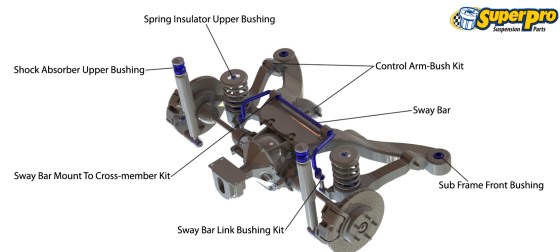

Suspension Parts & Poly Bushings for NISSAN 300ZX 1984-1987 - Z31

Parts Application Diagrams

Macpherson Strut

With Separate Control Arm

Complex IRS For Rwd

With "Wishbone" Style Lower Trailing Arm

Available SuperPro Parts

Position	Part Name	Part No.	Qty/Car	Sub Brand
Front	Control Arm Lower-Inner Bush Kit	SPF1483K	1	SuperPro SPF
Front	Strut Bar To Chassis Mount Bush Kit	SPF0927-20.5K	1	SuperPro SPF
Front	Strut Bar To Chassis Mount Bush Kit	SPF0927K	1	SuperPro SPF
Front	Sway Bar Link Bush Kit	SPF2092BK	1	SuperPro SPF
Rear	Sway Bar Link Bush Kit	SPF2667K	1	SuperPro SPF
Rear	Sway Bar Mount Bush Kit	SPF1485-18K	1	SuperPro SPF
Rear	Sway Bar Mount Bush Kit	SPF1485-20K	1	SuperPro SPF