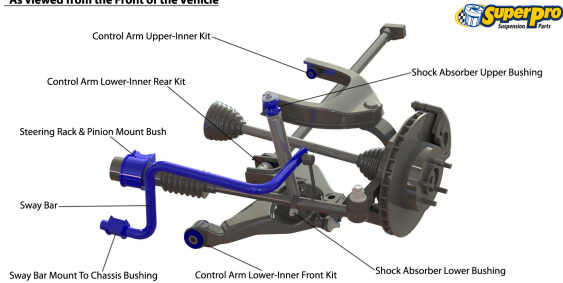

# Suspension Parts & Poly Bushings for TOYOTA TOWN ACE SBV 1992-1997 - R30

## Parts Application Diagrams

### Double Wishbone

With Upper And Lower Arm With Drive Shaft

**\*As viewed from the Front of the Vehicle**

### Leaf Spring Solid Axle

With Limited Lateral Location