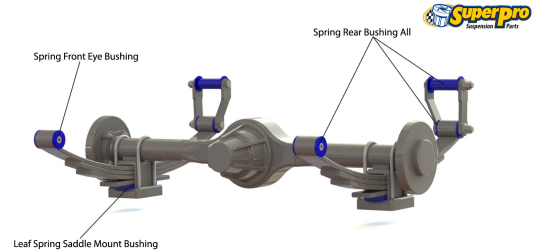

# Suspension Parts & Poly Bushings for TOYOTA TOWN ACE SBV 1992-1997 - R30

### Double Wishbone

With Upper And Lower Arm With Drive Shaft

**\*As viewed from the Front of the Vehicle**

### Leaf Spring Solid Axle

With Limited Lateral Location

## Available SuperPro Parts

Position	Part Name	Part No.	Qty/Car	Sub Brand
Front	Control Arm Upper-Inner Kit Re-use original outer shell	<a href="#">SPF1498K</a>	1	SuperPro SPF
Front	Strut Bar To Chassis Mount Bush Kit Check size, 22mm ID bush & 26mm height bush	<a href="#">SPF0699-22K</a>	1	SuperPro SPF
Front	Sway Bar Link Bush Kit	<a href="#">SPF0280K</a>	2	SuperPro SPF
Front	Sway Bar Link Bush Kit	<a href="#">SPF0903K</a>	1	SuperPro SPF
Rear	Spring Front Eye Bush Kit	<a href="#">SPF0972HK</a>	1	SuperPro SPF
Rear	Spring Front Eye Bush Kit	<a href="#">SPF0972K</a>	1	SuperPro SPF
Rear	Spring Rear Lower Bush Kit	<a href="#">SPF0972HK</a>	1	SuperPro SPF
Rear	Spring Rear Lower Bush Kit	<a href="#">SPF0972K</a>	1	SuperPro SPF
Rear	Spring Shackle Upper Bush Kit	<a href="#">SPF0912K</a>	1	SuperPro SPF