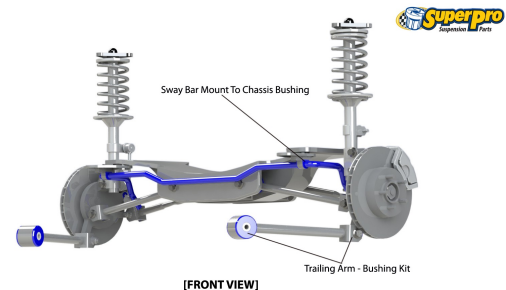

Suspension Parts & Poly Bushings for TOYOTA CAMRY 2002-2006 - XV30

Parts Application Diagrams

Macpherson Strut With Lower Control Arm

With Vertical Bushing In Rear Location

*As viewed from the Rear of the Vehicle

Double Link

With Trailing Arm And Chapman Strut - Front View

Available SuperPro Parts

Position	Part Name	Part No.	Qty/Car	Sub Brand
Front	Camber Adjusting Bolt Kit Adds +/- 1.5 Degrees camber	SPF4351-17K	1	SuperPro SPF
Front	Control Arm Assembly Kit Left and Right Arms for Standard Replacement and Repair Upgrade	TRC1052	1	Roll Control
Front	Control Arm Lower-Inner Front Bush Kit Re-use original mounting pin	SPF2663K	1	SuperPro SPF
Front	Control Arm Lower-Inner Rear Bush Kit Pressed Steel Arm, Standard replacement	SPF3173K	1	SuperPro SPF
Front	Control Arm Lower-Inner Rear Bush Kit - Double Offset Pressed Steel Arm, Alignment Correction	SPF3175K	1	SuperPro SPF
Front	Control Arm Lower-Inner Rear Bush Kit - Single Offset Pressed Steel Arm, Alignment Correction	SPF3174K	1	SuperPro SPF
Front	Steering Rack & Pinion Mount Bush (Power Steering) Re-use original strap and crush tube	SPF2857K	1	SuperPro SPF
Front	Sway Bar Link LHS - Standard Replacement	TRC4028L	1	Roll Control
Front	Sway Bar Link RHS - Standard Replacement	TRC4028R	1	Roll Control
Front	Sway Bar Link Kit - Heavy Duty Adjustable	TRC10200	1	Roll Control
Front	Sway Bar Mount Bush Kit Standard Size, Measure Bar Diameter 16, 17, 18, 20, 23, 24 available	SPF1132-17K	1	SuperPro SPF
Rear	Camber Adjusting Bolt Kit Adds +/- 1.5 Degrees camber	SPF4351-15K	1	SuperPro SPF
Rear	Sway Bar Link Cut To Length Link	TRC4004	2	Roll Control
Rear	Sway Bar Link LHS - Standard Replacement	TRC4042L	1	Roll Control
Rear	Sway Bar Link RHS - Standard Replacement	TRC4042R	1	Roll Control
Rear	Sway Bar Link Kit - Heavy Duty Adjustable	TRC10105	1	Roll Control
Rear	Sway Bar Mount Bush Kit	SPF2284-17K	1	SuperPro SPF
Rear	Sway Bar Mount Bush Kit Round Style Mount Bushing.	SPF2790-16K	1	SuperPro SPF