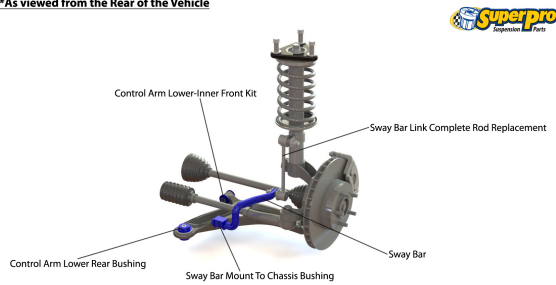

Suspension Parts & Poly Bushings for TOYOTA CAMRY 2002-2006 - XV30

Parts Application Diagrams

Macpherson Strut With Lower Control Arm

With Vertical Bushing In Rear Location

*As viewed from the Rear of the Vehicle

Double Link

With Trailing Arm And Chapman Strut - Front View

Available SuperPro Parts

Position	Part Name	Part No.	Qty/Car	Sub Brand
Front	Camber Adjusting Bolt Kit Adds +/- 1.5 Degrees camber	SPF4351-17K	1	SuperPro SPF
Front	Control Arm Assembly Kit Left and Right Arms for Standard Replacement and Repair Upgrade	TRC1052	1	Roll Control
Front	Control Arm Lower-Inner Front Bush Kit Re-use original mounting pin	SPF2663K	1	SuperPro SPF
Front	Control Arm Lower-Inner Rear Bush Kit Pressed Steel Arm, Standard replacement	SPF3173K	1	SuperPro SPF
Front	Control Arm Lower-Inner Rear Bush Kit - Double Offset Pressed Steel Arm, Alignment Correction	SPF3175K	1	SuperPro SPF
Front	Control Arm Lower-Inner Rear Bush Kit - Single Offset Pressed Steel Arm, Alignment Correction	SPF3174K	1	SuperPro SPF
Front	Steering Rack & Pinion Mount Bush (Power Steering) Re-use original strap and crush tube	SPF2857K	1	SuperPro SPF
Front	Sway Bar Link LHS - Standard Replacement	TRC4028L	1	Roll Control
Front	Sway Bar Link RHS - Standard Replacement	TRC4028R	1	Roll Control
Front	Sway Bar Link Kit - Heavy Duty Adjustable	TRC10200	1	Roll Control
Front	Sway Bar Mount Bush Kit Standard Size, Measure Bar Diameter 16, 17, 18, 20, 23, 24 available	SPF1132-17K	1	SuperPro SPF
Rear	Camber Adjusting Bolt Kit Adds +/- 1.5 Degrees camber	SPF4351-15K	1	SuperPro SPF
Rear	Sway Bar Link Cut To Length Link	TRC4004	2	Roll Control
Rear	Sway Bar Link LHS - Standard Replacement	TRC4042L	1	Roll Control
Rear	Sway Bar Link RHS - Standard Replacement	TRC4042R	1	Roll Control
Rear	Sway Bar Link Kit - Heavy Duty Adjustable	TRC10105	1	Roll Control
Rear	Sway Bar Mount Bush Kit	SPF2284-17K	1	SuperPro SPF
Rear	Sway Bar Mount Bush Kit Round Style Mount Bushing.	SPF2790-16K	1	SuperPro SPF