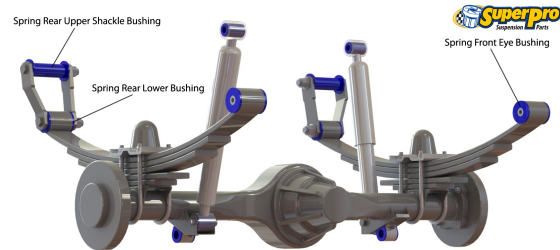

# Suspension Parts & Poly Bushings for JEEP CHEROKEE 1988-2001 - XJ

## Parts Application Diagrams

### Coil Spring Solid Axle

With Trailing Arms And Panhard Rod For Lateral Location - Front View

### Leaf Spring Solid Axle