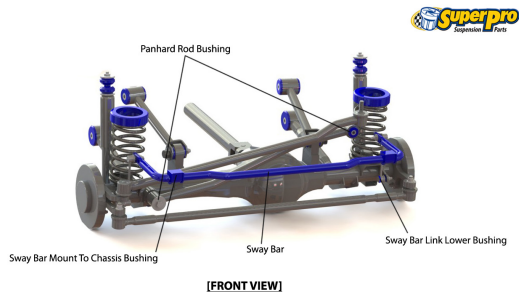

# Suspension Parts & Poly Bushings for JEEP CHEROKEE 1988-2001 - XJ

## Parts Application Diagrams

### Coil Spring Solid Axle

With Trailing Arms And Panhard Rod For Lateral Location - Front View

### Leaf Spring Solid Axle