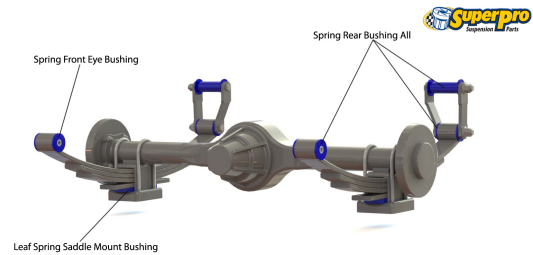

Suspension Parts & Poly Bushings for HOLDEN COMMODORE 2002-2007 - VY-VZ Ute

Parts Application Diagrams

Macpherson Strut

With Lower Control Arm And Radius Rod

Leaf Spring Solid Axle

With Limited Lateral Location

Available SuperPro Parts

Position	Part Name	Part No.	Qty/Car	Sub Brand
Front	27mm Heavy Duty 3 Position Blade Adjustable Sway Bar	SHF61A	1	Roll Control
Front	30mm Heavy Duty 3 Position Blade Adjustable Sway Bar	SHF14A	1	Roll Control
Front	30mm Heavy Duty 3 Position Blade Adjustable Sway Bar	SHF61CA	1	Roll Control
Front	Alignment Bush Kit - Front End	KIT153K	1	Vehicle Kits
Front	Bump Stop Kit	SPF1833BK	1	SuperPro SPF
Front	Coil Spring Spacer Bush Kit	SPF2365-10K	2	SuperPro SPF
Front	Coil Spring Spacer Bush Kit	SPF2365-5K	2	SuperPro SPF
Front	Control Arm Lower Assembly Kit Left and Right Arms for Standard Replacement and Repair Upgrade	TRC1104	1	Roll Control
Front	Control Arm Lower-Inner Bush Kit	SPF1232K	1	SuperPro SPF
Front	Spring Insulator Bush Kit Upper replacement of OEM 92002882	SPF2498K	1	SuperPro SPF
Front	Steering Rack & Pinion Mount Bush Kit	SPF1632K	1	SuperPro SPF
Front	Strut Bar To Chassis Mount Bush Kit	SPF2339-90K	1	SuperPro SPF
Front	Strut Bar To Chassis Mount Bush Kit	SPF2339EK	1	SuperPro SPF
Front	Strut Bar To Chassis Mount Bush Kit	SPF2339K	1	SuperPro SPF
Front	Strut Bar To Lower Control Arm Bush Kit	SPF0756CK	1	SuperPro SPF
Front	Strut Bolt Replacement Kit	SPF4960K	2	SuperPro SPF
Front	Strut Brace VY Series I only	FPB-004	1	Roll Control
Front	Strut Brace VY Series II & VZ only	FPB-005	1	Roll Control
Front	Strut Top & Bearing	SPF1590AK	1	SuperPro SPF