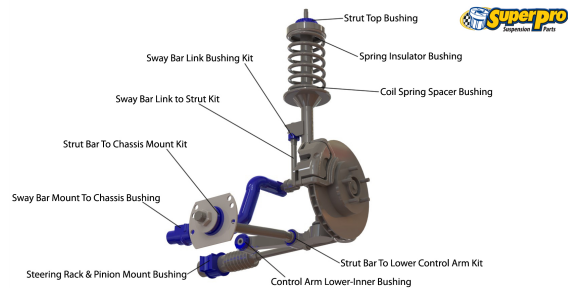

Suspension Parts & Poly Bushings for HOLDEN COMMODORE 2002-2007 - VY-VZ Ute

Parts Application Diagrams

Macpherson Strut

With Lower Control Arm And Radius Rod

Leaf Spring Solid Axle

With Limited Lateral Location

Available SuperPro Parts

Position	Part Name	Part No.	Qty/Car	Sub Brand
Front	27mm Heavy Duty 3 Position Blade Adjustable Sway Bar	SHF61A	1	Roll Control
Front	30mm Heavy Duty 3 Position Blade Adjustable Sway Bar	SHF14A	1	Roll Control
Front	30mm Heavy Duty 3 Position Blade Adjustable Sway Bar	SHF61CA	1	Roll Control
Front	Alignment Bush Kit - Front End	KIT153K	1	Vehicle Kits
Front	Bump Stop Kit	SPF1833BK	1	SuperPro SPF
Front	Coil Spring Spacer Bush Kit	SPF2365-10K	2	SuperPro SPF
Front	Coil Spring Spacer Bush Kit	SPF2365-5K	2	SuperPro SPF
Front	Control Arm Lower Assembly Kit Left and Right Arms for Standard Replacement and Repair Upgrade	TRC1104	1	Roll Control
Front	Control Arm Lower-Inner Bush Kit	SPF1232K	1	SuperPro SPF
Front	Spring Insulator Bush Kit Upper replacement of OEM 92002882	SPF2498K	1	SuperPro SPF
Front	Steering Rack & Pinion Mount Bush Kit	SPF1632K	1	SuperPro SPF
Front	Strut Bar To Chassis Mount Bush Kit	SPF2339-90K	1	SuperPro SPF
Front	Strut Bar To Chassis Mount Bush Kit	SPF2339EK	1	SuperPro SPF
Front	Strut Bar To Chassis Mount Bush Kit	SPF2339K	1	SuperPro SPF
Front	Strut Bar To Lower Control Arm Bush Kit	SPF0756CK	1	SuperPro SPF
Front	Strut Bolt Replacement Kit	SPF4960K	2	SuperPro SPF
Front	Strut Brace VY Series I only	FPB-004	1	Roll Control
Front	Strut Brace VY Series II & VZ only	FPB-005	1	Roll Control
Front	Strut Top & Bearing	SPF1590AK	1	SuperPro SPF