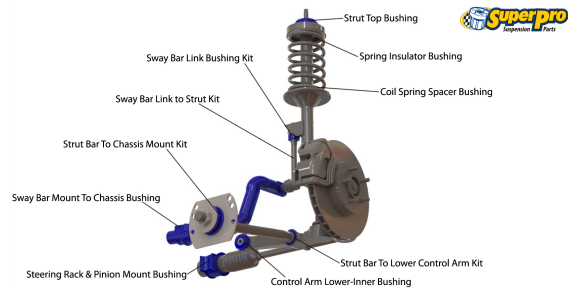

Suspension Parts & Poly Bushings for HOLDEN ONE TONNER 2003-2007 - VY

Parts Application Diagrams

Macpherson Strut

With Lower Control Arm And Radius Rod

Leaf Spring Solid Axle

With Limited Lateral Location

Available SuperPro Parts

Position	Part Name	Part No.	Qty/Car	Sub Brand
Front	30mm Heavy Duty 3 Position Blade Adjustable Sway Bar	SHF14A	1	Roll Control
Front	Alignment Bush Kit - Front End	KIT153K	1	Vehicle Kits
Front	Bump Stop Bush Kit Lowered suspension only	SPF2392K	1	SuperPro SPF
Front	Camber Adjusting Bolt Kit Adds +/- 1.5 Degree Camber	SPF4351-14K	1	SuperPro SPF
Front	Coil Spring Spacer Bush Kit	SPF2365-10K	2	SuperPro SPF
Front	Coil Spring Spacer Bush Kit	SPF2365-5K	2	SuperPro SPF
Front	Control Arm Lower Assembly Kit Left and Right Arms for Standard Replacement and Repair Upgrade	TRC1104	1	Roll Control
Front	Control Arm Lower-Inner Bush Kit	SPF1232K	1	SuperPro SPF
Front	Spring Insulator Bush Kit Upper replacement	SPF2498K	1	SuperPro SPF
Front	Spring Insulator Bush Kit Upper replacement of OEM 92002882	SPF2498K	1	SuperPro SPF
Front	Steering Rack & Pinion Mount Bush Kit	SPF1632K	1	SuperPro SPF
Front	Strut Bar To Chassis Mount Bush Kit	SPF2339-90K	1	SuperPro SPF
Front	Strut Bar To Chassis Mount Bush Kit	SPF2339EK	1	SuperPro SPF
Front	Strut Bar To Chassis Mount Bush Kit	SPF2339K	1	SuperPro SPF
Front	Strut Bar To Lower Control Arm Bush Kit	SPF0756CK	1	SuperPro SPF
Front	Strut Bolt Replacement Kit	SPF4960K	2	SuperPro SPF
Front	Strut Top & Bearing	SPF1590AK	1	SuperPro SPF
Front	Strut Top & Bearing	SPF1590BK	1	SuperPro SPF
Front	Sway Bar Link VY models only, does not suit VZ models	TRC4003	2	Roll Control