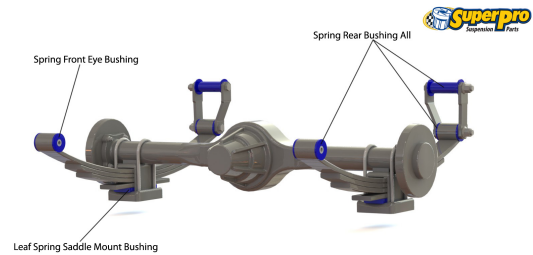

Suspension Parts & Poly Bushings for HOLDEN ONE TONNER 2003-2007 - VY

Parts Application Diagrams

Macpherson Strut

With Lower Control Arm And Radius Rod

Leaf Spring Solid Axle

With Limited Lateral Location

Available SuperPro Parts

Position	Part Name	Part No.	Qty/Car	Sub Brand
Front	30mm Heavy Duty 3 Position Blade Adjustable Sway Bar	SHF14A	1	Roll Control
Front	Alignment Bush Kit - Front End	KIT153K	1	Vehicle Kits
Front	Bump Stop Bush Kit Lowered suspension only	SPF2392K	1	SuperPro SPF
Front	Camber Adjusting Bolt Kit Adds +/- 1.5 Degree Camber	SPF4351-14K	1	SuperPro SPF
Front	Coil Spring Spacer Bush Kit	SPF2365-10K	2	SuperPro SPF
Front	Coil Spring Spacer Bush Kit	SPF2365-5K	2	SuperPro SPF
Front	Control Arm Lower Assembly Kit Left and Right Arms for Standard Replacement and Repair Upgrade	TRC1104	1	Roll Control
Front	Control Arm Lower-Inner Bush Kit	SPF1232K	1	SuperPro SPF
Front	Spring Insulator Bush Kit Upper replacement	SPF2498K	1	SuperPro SPF
Front	Spring Insulator Bush Kit Upper replacement of OEM 92002882	SPF2498K	1	SuperPro SPF
Front	Steering Rack & Pinion Mount Bush Kit	SPF1632K	1	SuperPro SPF
Front	Strut Bar To Chassis Mount Bush Kit	SPF2339-90K	1	SuperPro SPF
Front	Strut Bar To Chassis Mount Bush Kit	SPF2339EK	1	SuperPro SPF
Front	Strut Bar To Chassis Mount Bush Kit	SPF2339K	1	SuperPro SPF
Front	Strut Bar To Lower Control Arm Bush Kit	SPF0756CK	1	SuperPro SPF
Front	Strut Bolt Replacement Kit	SPF4960K	2	SuperPro SPF
Front	Strut Top & Bearing	SPF1590AK	1	SuperPro SPF
Front	Strut Top & Bearing	SPF1590BK	1	SuperPro SPF
Front	Sway Bar Link VY models only, does not suit VZ models	TRC4003	2	Roll Control