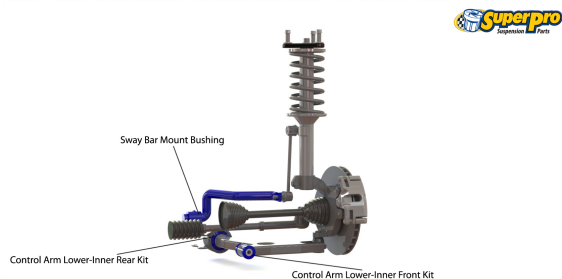

# Suspension Parts & Poly Bushings for INFINITI G35 2003-2006 - V35

## Parts Application Diagrams

### Macpherson Strut

With Separate Control Arm

### Double Link

With Trailing Arm And Chapman Strut - Front View