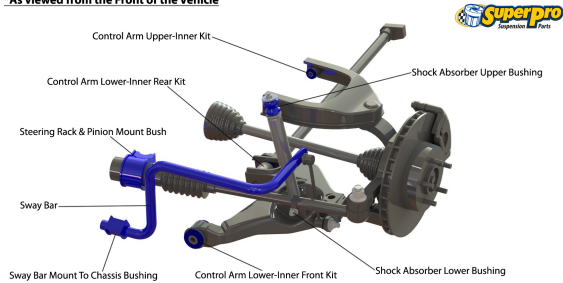

Suspension Parts & Poly Bushings for LEXUS LX 1998-2008 - LX470 (J100)

Parts Application Diagrams

Double Wishbone

With Upper And Lower Arm With Drive Shaft

*As viewed from the Front of the Vehicle

Coil Spring Solid Axle

With Panhard Rod, Upper And Lower Trailing Arms

Available SuperPro Parts

Position	Part Name	Part No.	Qty/Car	Sub Brand
Front	30mm Heavy Duty Non Adjustable Sway Bar	RC0048F-30	1	Roll Control
Front	33mm Heavy Duty Non Adjustable Sway Bar	RC0048F-33	1	Roll Control
Front	Control Arm Lower-Inner Front Bush Kit	SPF2143K	1	SuperPro SPF
Front	Control Arm Lower-Rear Bush Kit	SPF3881K	1	SuperPro SPF
Front	Control Arm Upper-Inner Bush Kit	SPF2142K	1	SuperPro SPF
Front	Differential Lower Support Bush Kit	SPF3575K	1	SuperPro SPF
Front	Shock Absorber Lower Bush Kit	SPF1575-90K	1	SuperPro SPF
Front	Shock Absorber Lower Bush Kit	SPF1575K	1	SuperPro SPF
Front	Shock Absorber Upper Bush Kit	SPF2350K	1	SuperPro SPF
Front	Steering Rack & Pinion Mount Bush Kit	SPF2470K	1	SuperPro SPF
Front	Steering Rack & Pinion Mount Bush	SPF2987K	1	SuperPro SPF
Front	Sway Bar End Link Bush Kit	SPF2755SK	1	SuperPro SPF
Front	Sway Bar Link Lower Bush Kit	SPF2147K	1	SuperPro SPF
Front	Sway Bar Mount Bush Kit	SPF1155-25K	1	SuperPro SPF
Rear	27mm Heavy Duty Non Adjustable Sway Bar	RC0048R-27	1	Roll Control
Rear	Coil Spring Spacer Bush Kit	SPF1724-10K	2	SuperPro SPF
Rear	Coil Spring Spacer Bush Kit	SPF1724-15K	2	SuperPro SPF
Rear	Coil Spring Spacer Bush Kit	SPF1724-20K	2	SuperPro SPF
Rear	Coil Spring Spacer Bush Kit	SPF1724-30K	2	SuperPro SPF
Rear	Panhard Rod Bush Kit	SPF2464K	1	SuperPro SPF