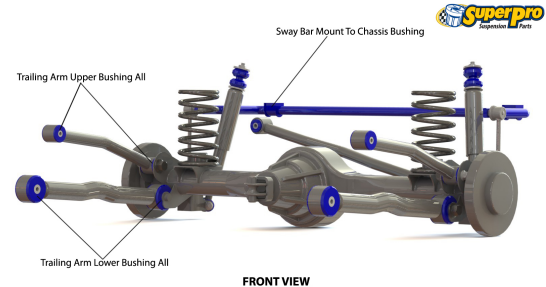

Suspension Parts & Poly Bushings for LEXUS LX 1998-2008 - LX470 (J100)

Parts Application Diagrams

Double Wishbone

With Upper And Lower Arm With Drive Shaft

*As viewed from the Front of the Vehicle

Coil Spring Solid Axle

With Panhard Rod, Upper And Lower Trailing Arms

Available SuperPro Parts

Position	Part Name	Part No.	Qty/Car	Sub Brand
Front	30mm Heavy Duty Non Adjustable Sway Bar	RC0048F-30	1	Roll Control
Front	33mm Heavy Duty Non Adjustable Sway Bar	RC0048F-33	1	Roll Control
Front	Control Arm Lower-Inner Front Bush Kit	SPF2143K	1	SuperPro SPF
Front	Control Arm Lower-Rear Bush Kit	SPF3881K	1	SuperPro SPF
Front	Control Arm Upper-Inner Bush Kit	SPF2142K	1	SuperPro SPF
Front	Differential Lower Support Bush Kit	SPF3575K	1	SuperPro SPF
Front	Shock Absorber Lower Bush Kit	SPF1575-90K	1	SuperPro SPF
Front	Shock Absorber Lower Bush Kit	SPF1575K	1	SuperPro SPF
Front	Shock Absorber Upper Bush Kit	SPF2350K	1	SuperPro SPF
Front	Steering Rack & Pinion Mount Bush Kit	SPF2470K	1	SuperPro SPF
Front	Steering Rack & Pinion Mount Bush	SPF2987K	1	SuperPro SPF
Front	Sway Bar End Link Bush Kit	SPF2755SK	1	SuperPro SPF
Front	Sway Bar Link Lower Bush Kit	SPF2147K	1	SuperPro SPF
Front	Sway Bar Mount Bush Kit	SPF1155-25K	1	SuperPro SPF
Rear	27mm Heavy Duty Non Adjustable Sway Bar	RC0048R-27	1	Roll Control
Rear	Coil Spring Spacer Bush Kit	SPF1724-10K	2	SuperPro SPF
Rear	Coil Spring Spacer Bush Kit	SPF1724-15K	2	SuperPro SPF
Rear	Coil Spring Spacer Bush Kit	SPF1724-20K	2	SuperPro SPF
Rear	Coil Spring Spacer Bush Kit	SPF1724-30K	2	SuperPro SPF
Rear	Panhard Rod Bush Kit	SPF2464K	1	SuperPro SPF