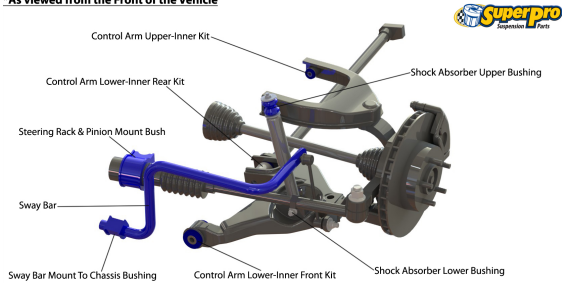

# Suspension Parts & Poly Bushings for MAZDA B-SERIES 1985-1996 - UF

## Parts Application Diagrams

### Double Wishbone

With Upper And Lower Arm With Drive Shaft

\*As viewed from the Front of the Vehicle

### Leaf Spring Solid Axle