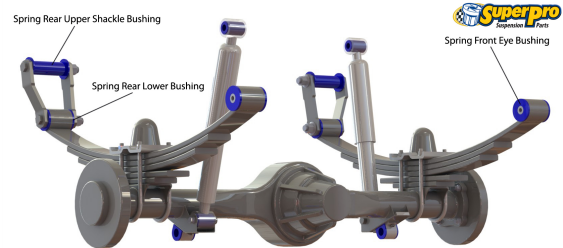

# Suspension Parts & Poly Bushings for MAZDA B-SERIES 1985-1996 - UF

## Parts Application Diagrams

### Double Wishbone

With Upper And Lower Arm With Drive Shaft

\*As viewed from the Front of the Vehicle

### Leaf Spring Solid Axle