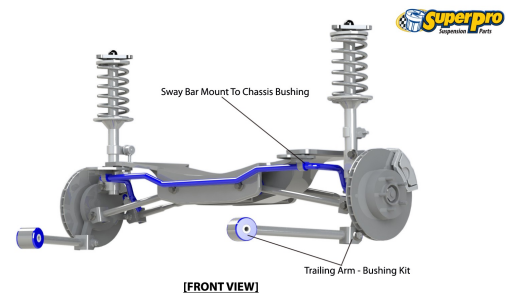

Suspension Parts & Poly Bushings for VW FOX 2004-on - 5Z

Parts Application Diagrams

Macpherson Strut

With Separate Control Arm

Double Link

With Trailing Arm And Chapman Strut - Front View

Available SuperPro Parts

Position	Part Name	Part No.	Qty/Car	Sub Brand
Front	Control Arm Lower-Inner Front Bush Kit	SPF3311K	1	SuperPro SPF
Front	Control Arm Lower-Inner Rear Anti Lift Bush Kit Anti Lift & Caster Increase. High Performance Vehicle Option	SPF3273-80K	1	SuperPro SPF
Front	Control Arm Lower-Inner Rear Anti Lift Bush Kit Road Use Option with Caster Increase & Anti Lift. Fits to OE housing 1K0199231/2G	SPF3273K	1	SuperPro SPF
Front	Control Arm Lower-Inner Rear Bush Kit High Performance Vehicle Option, Standard setting	SPF3271-80K	1	SuperPro SPF
Front	Control Arm Lower-Inner Rear Bush Kit High Performance Vehicle Option, Standard setting	SPF3271-95K	1	SuperPro SPF
Front	Control Arm Lower-Inner Rear Bush Kit Standard replacement, Fits to OE housing 1K0199231/2G	SPF3271K	1	SuperPro SPF
Front	Control Arm Lower-Inner Rear Bush Kit - Single Offset Pull Left Correction Kit	SPF3272K	1	SuperPro SPF
Front	Engine Steady Mount Bush Kit Sports use only, replaces lower rear bushing in dogbone mount	SPF2907-70K	1	SuperPro SPF
Front	Engine Steady Mount Bush Kit Replaces Lower, Rear bushing in dogbone mount, Competition use	SPF2907-80K	1	SuperPro SPF
Front	Sway Bar Link Kit - Heavy Duty Adjustable	TRC10200	1	Roll Control
Rear	Beam Axle Pivot Bush Kit	SPF2481K	1	SuperPro SPF