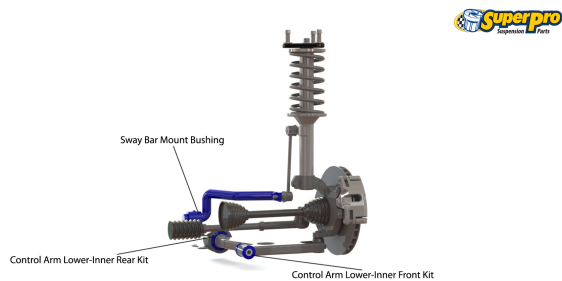

Suspension Parts & Poly Bushings for VW FOX 2004-on - 5Z

Parts Application Diagrams

Macpherson Strut

With Separate Control Arm

Double Link

With Trailing Arm And Chapman Strut - Front View

Available SuperPro Parts

Position	Part Name	Part No.	Qty/Car	Sub Brand
Front	Control Arm Lower-Inner Front Bush Kit	SPF3311K	1	SuperPro SPF
Front	Control Arm Lower-Inner Rear Anti Lift Bush Kit Anti Lift & Caster Increase. High Performance Vehicle Option	SPF3273-80K	1	SuperPro SPF
Front	Control Arm Lower-Inner Rear Anti Lift Bush Kit Road Use Option with Caster Increase & Anti Lift. Fits to OE housing 1K0199231/2G	SPF3273K	1	SuperPro SPF
Front	Control Arm Lower-Inner Rear Bush Kit High Performance Vehicle Option, Standard setting	SPF3271-80K	1	SuperPro SPF
Front	Control Arm Lower-Inner Rear Bush Kit High Performance Vehicle Option, Standard setting	SPF3271-95K	1	SuperPro SPF
Front	Control Arm Lower-Inner Rear Bush Kit Standard replacement, Fits to OE housing 1K0199231/2G	SPF3271K	1	SuperPro SPF
Front	Control Arm Lower-Inner Rear Bush Kit - Single Offset Pull Left Correction Kit	SPF3272K	1	SuperPro SPF
Front	Engine Steady Mount Bush Kit Sports use only, replaces lower rear bushing in dogbone mount	SPF2907-70K	1	SuperPro SPF
Front	Engine Steady Mount Bush Kit Replaces Lower, Rear bushing in dogbone mount, Competition use	SPF2907-80K	1	SuperPro SPF
Front	Sway Bar Link Kit - Heavy Duty Adjustable	TRC10200	1	Roll Control
Rear	Beam Axle Pivot Bush Kit	SPF2481K	1	SuperPro SPF