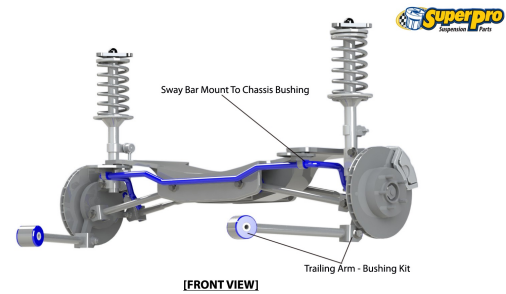

Suspension Parts & Poly Bushings for TOYOTA CAMRY 1987-1993 - V20, V21, V22

Parts Application Diagrams

Macpherson Strut

With Separate Control Arm

Double Link

With Trailing Arm And Chapman Strut - Front View

Available SuperPro Parts

Position	Part Name	Part No.	Qty/Car	Sub Brand
Front	Camber Adjusting Bolt Kit Adds +/- 1.5 Degrees camber	SPF4351-17K	1	SuperPro SPF
Front	Control Arm Lower-Inner Bush Kit SV20 , SV21, ZV21 4cyl & V6 vehicles	SPF0511K	1	SuperPro SPF
Front	Control Arm Lower-Outer Bush Kit Sway Bar To Lower Control Arm	SPF0321K	1	SuperPro SPF
Front	Sway Bar Link Kit - Heavy Duty Adjustable	TRC1025	1	Roll Control
Front	Sway Bar Mount Bush Kit PS increased, DS standard caster	SPF0329-24AK	1	SuperPro SPF
Front	Sway Bar Mount Bush Kit PS increased, DS increased or decreased Caster	SPF0329-24BK	1	SuperPro SPF
Front	Sway Bar Mount Bush Kit Standard Kit	SPF0329-24K	1	SuperPro SPF
Front	Sway Bar Mount Bush Kit PS increased, DS standard caster	SPF0329-26AK	1	SuperPro SPF
Front	Sway Bar Mount Bush Kit PS increased, DS increased or decreased Caster	SPF0329-26BK	1	SuperPro SPF
Front	Sway Bar Mount Bush Kit Standard Kit	SPF0329-26K	1	SuperPro SPF
Front	Sway Bar Mount Bush Kit PS increased, DS standard caster	SPF0329-27AK	1	SuperPro SPF
Front	Sway Bar Mount Bush Kit PS increased, DS increased or decreased Caster	SPF0329-27BK	1	SuperPro SPF
Front	Sway Bar Mount Bush Kit Standard Kit	SPF0329-27K	1	SuperPro SPF
Rear	Camber Adjusting Bolt Kit Adds +/- 1.5 Degrees camber	SPF4351-14K	1	SuperPro SPF
Rear	Control Arm Inner Bush Kit Rear arms, Suited to rod type arms	SPF1221K	1	SuperPro SPF
Rear	Control Arm Outer Bush Kit Rear arms, Suited to rod type arms	SPF1220K	1	SuperPro SPF
Rear	Sway Bar Link Cut To Length Link	TRC4004	2	Roll Control
Rear	Sway Bar Link Standard Replacement	TRC4021	2	Roll Control
Rear	Sway Bar Link Kit - Heavy Duty Adjustable	TRC1045	1	Roll Control
Rear	Sway Bar Mount Bush Kit	SPF0462-14K	1	SuperPro SPF