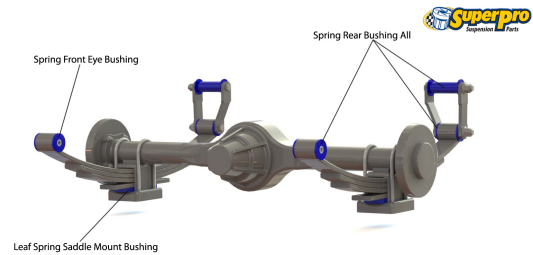

# Suspension Parts & Poly Bushings for SUZUKI CARRY 1985-1990 - SK410

## Parts Application Diagrams

### Generic Diagram

For Illustrative Purposes Only

### Leaf Spring Solid Axle

With Limited Lateral Location