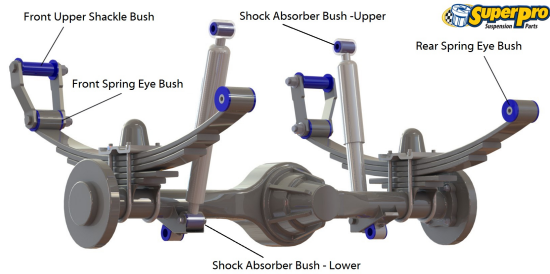

# Suspension Parts & Poly Bushings for SUZUKI SIERRA 1981-1988 - SJ

## Parts Application Diagrams

### Leaf Spring Solid Axle

Traditional leaf spring solid axle with limited lateral location

### Leaf Spring Solid Axle

With Limited Lateral Location