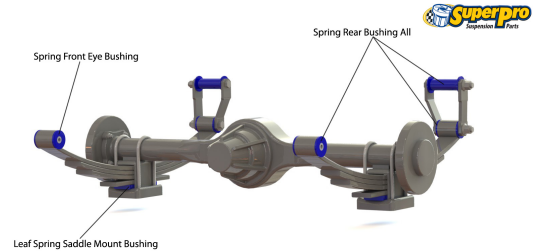

# Suspension Parts & Poly Bushings for SUZUKI SIERRA 1981-1988 - SJ

## Parts Application Diagrams

### Leaf Spring Solid Axle

Traditional leaf spring solid axle with limited lateral location

### Leaf Spring Solid Axle

With Limited Lateral Location