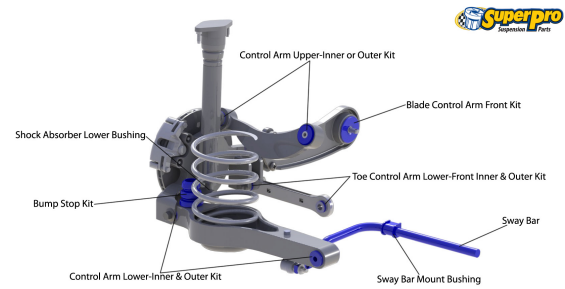

Suspension Parts & Poly Bushings for MAZDA RX-7 1979-1985 - Series 1, 2, 3 SA

Parts Application Diagrams

Generic Diagram

For Illustrative Purposes Only

Multilink Trailing Arm

With Upper And Lower Control Arms, Trailing Link, Shock And Spring

Available SuperPro Parts

Position	Part Name	Part No.	Qty/Car	Sub Brand
Front	Control Arm Lower-Inner Bush Kit	SPF0433K	1	SuperPro SPF
Front	Idler Arm Bush Kit	SPF1003K	1	SuperPro SPF
Front	Strut Bar To Chassis Mount Bush Kit	SPF0318K	1	SuperPro SPF
Front	Sway Bar Link Bush Kit	SPF2092BK	1	SuperPro SPF
Rear	Sway Bar Link Bush Kit	SPF0903K	1	SuperPro SPF
Rear	Sway Bar Mount Bush Kit	SPF0738-20K	1	SuperPro SPF
Rear	Sway Bar Mount Bush Kit	SPF0738-21K	1	SuperPro SPF
Rear	Trailing Arm Lower Bush Kit	SPF0940K	2	SuperPro SPF
Rear	Trailing Arm Upper Bush Kit	SPF0940K	2	SuperPro SPF
Rear	Watts Link Bush Kit Must use original crush tube	SPF0010K	1	SuperPro SPF