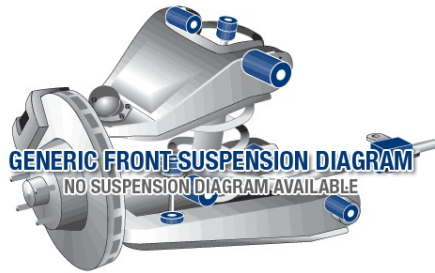

Suspension Parts & Poly Bushings for MAZDA RX-7 1979-1985 - Series 1, 2, 3 SA

Parts Application Diagrams

Generic Diagram

For Illustrative Purposes Only

Multilink Trailing Arm

With Upper And Lower Control Arms, Trailing Link, Shock And Spring

Available SuperPro Parts

Position	Part Name	Part No.	Qty/Car	Sub Brand
Front	Control Arm Lower-Inner Bush Kit	SPF0433K	1	SuperPro SPF
Front	Idler Arm Bush Kit	SPF1003K	1	SuperPro SPF
Front	Strut Bar To Chassis Mount Bush Kit	SPF0318K	1	SuperPro SPF
Front	Sway Bar Link Bush Kit	SPF2092BK	1	SuperPro SPF
Rear	Sway Bar Link Bush Kit	SPF0903K	1	SuperPro SPF
Rear	Sway Bar Mount Bush Kit	SPF0738-20K	1	SuperPro SPF
Rear	Sway Bar Mount Bush Kit	SPF0738-21K	1	SuperPro SPF
Rear	Trailing Arm Lower Bush Kit	SPF0940K	2	SuperPro SPF
Rear	Trailing Arm Upper Bush Kit	SPF0940K	2	SuperPro SPF
Rear	Watts Link Bush Kit Must use original crush tube	SPF0010K	1	SuperPro SPF