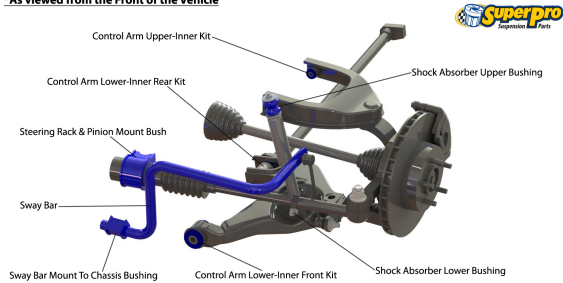

Suspension Parts & Poly Bushings for JAGUAR E-TYPE 1961-1975 - Series 1, 2, 3

Parts Application Diagrams

Double Wishbone

With Upper And Lower Arm With Drive Shaft

*As viewed from the Front of the Vehicle

Complex Multi Link With Active Control