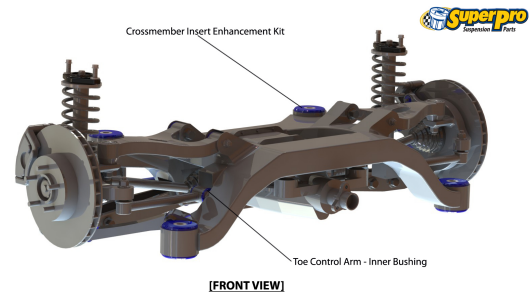

Complex Multi Link With Active Control

With Upper And Lower Control Arms, Trailing And Toe Control Arms

Available SuperPro Parts

Position	Part Name	Part No.	Qty/Car	Sub Brand
Front	Control Arm Lower-Inner Bush Kit Replaces OEM C8673	SPF0286K	1	SuperPro SPF
Front	Control Arm Upper-Inner Bush Kit Replaces OEM CAC9295 Series 3	SPF0834-4K	2	SuperPro SPF
Front	Control Arm Upper-Inner Bush Kit Replaces OEM CAC9295 Series 3	SPF0834K	1	SuperPro SPF
Front	Control Arm Upper-Inner Bush Kit Replaces OEM C8672 Series 1 & 2	SPF1199K	1	SuperPro SPF
Front	Lucas Mirror Mount Base Bush Kit Lucas mirror mount base bush, tear drop shape	SPF1969K	1	SuperPro SPF
Front	Shock Absorber Lower Bush Kit Replaces OEM C3273 Series 3, 12802	SPF0718-80K	1	SuperPro SPF
Front	Steering Rack End Cup Bush Kit Ball cup & backing washer Not Metric	SPF1171K	1	SuperPro SPF
Front	Sway Bar Link Upper & Lower Bush Kit	SPF1274K	2	SuperPro SPF
Front	Sway Bar Mount Bush Kit Replaces OEM C32925 Series 3	SPF1133-21K	1	SuperPro SPF
Front	Sway Bar Mount Bush Kit Replaces OEM C32925 Series 3	SPF1133-22K	1	SuperPro SPF
Front	Sway Bar Mount Bush Kit Replaces OEM C16633 Series 1 & 2	SPF1137-21K	1	SuperPro SPF
Front	Sway Bar Mount Bush Kit Replaces OEM C16633 Series 1 & 2	SPF1137-22K	1	SuperPro SPF
Rear	Spring Insulator Pad Bush Kit	SPF0013K	1	SuperPro SPF
Rear	Sway Bar End Link Bush Kit Replaces OEM C10940	SPF1274K	1	SuperPro SPF
Rear	Sway Bar Mount Bush Kit Replaces OEM C16633 Series 1 & 2	SPF1137-21K	1	SuperPro SPF
Rear	Sway Bar Mount Bush Kit Replaces OEM C16633 Series 1 & 2	SPF1137-22K	1	SuperPro SPF
Rear	Trailing Arm Lower-Rear Bush Kit Replaces OEM C17146	SPF0789K	1	SuperPro SPF