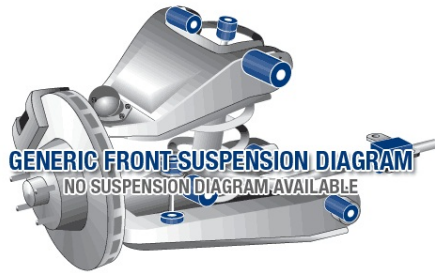

Suspension Parts & Poly Bushings for ALFA ROMEO 156 1997-2005 - 932 FWD

Parts Application Diagrams

Generic Diagram

For Illustrative Purposes Only