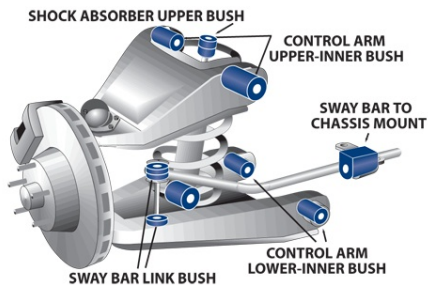

# Suspension Parts & Poly Bushings for MITSUBISHI EXPRESS 1981-1986 - SA, SB, SC, SD 2WD

## Parts Application Diagrams

### Double Wishbone

With Upper And Lower Wishbone Control Arms

### Leaf Spring Solid Axle

With Limited Lateral Location