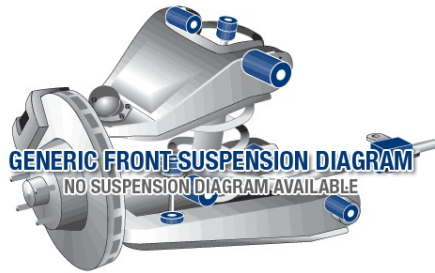

Suspension Parts & Poly Bushings for NISSAN 280ZX 1980-1983 - S130

Parts Application Diagrams

Generic Diagram

For Illustrative Purposes Only

Complex IRS For Rwd

With "Wishbone" Style Lower Trailing Arm

Available SuperPro Parts