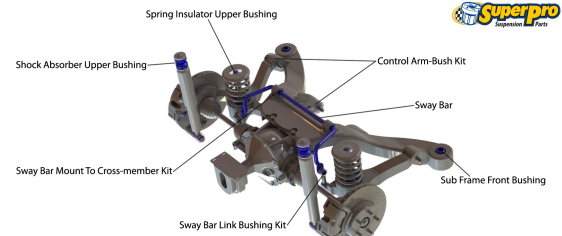

Suspension Parts & Poly Bushings for NISSAN 280ZX 1980-1983 - S130

Parts Application Diagrams

Generic Diagram

For Illustrative Purposes Only

Complex IRS For Rwd

With "Wishbone" Style Lower Trailing Arm

Available SuperPro Parts