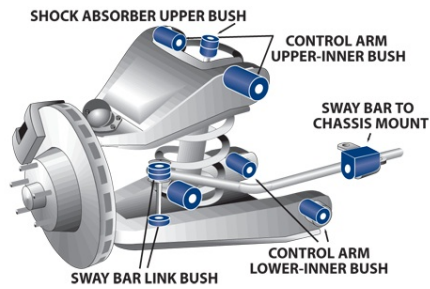

Suspension Parts & Poly Bushings for TOYOTA CORONA 1973-1979 - RT104

Parts Application Diagrams

Double Wishbone

With Upper And Lower Wishbone Control Arms

Leaf Spring Solid Axle

With Limited Lateral Location

Available SuperPro Parts

Position	Part Name	Part No.	Qty/Car	Sub Brand
Front	Control Arm Lower-Inner Bush Kit	SPF0867K	1	SuperPro SPF
Front	Idler Arm Bush Kit 29mm OD 20mm ID	SPF0910K	1	SuperPro SPF
Front	Sway Bar Link Bush Kit	SPF2092BK	1	SuperPro SPF
Rear	Spring Front Eye Bush Kit Sedan only	SPF0911K	1	SuperPro SPF
Rear	Spring Rear Eye Bush Kit Sedan only	SPF0913K	1	SuperPro SPF
Rear	Spring Shackle Upper Bush Kit Sedan only	SPF0912K	1	SuperPro SPF