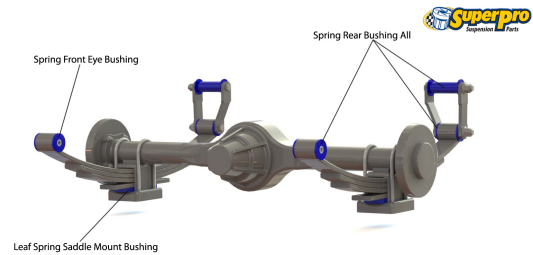

Suspension Parts & Poly Bushings for TOYOTA CORONA 1973-1979 - RT104

Parts Application Diagrams

Double Wishbone

With Upper And Lower Wishbone Control Arms

Leaf Spring Solid Axle

With Limited Lateral Location

Available SuperPro Parts

Position	Part Name	Part No.	Qty/Car	Sub Brand
Front	Control Arm Lower-Inner Bush Kit	SPF0867K	1	SuperPro SPF
Front	Idler Arm Bush Kit 29mm OD 20mm ID	SPF0910K	1	SuperPro SPF
Front	Sway Bar Link Bush Kit	SPF2092BK	1	SuperPro SPF
Rear	Spring Front Eye Bush Kit Sedan only	SPF0911K	1	SuperPro SPF
Rear	Spring Rear Eye Bush Kit Sedan only	SPF0913K	1	SuperPro SPF
Rear	Spring Shackle Upper Bush Kit Sedan only	SPF0912K	1	SuperPro SPF