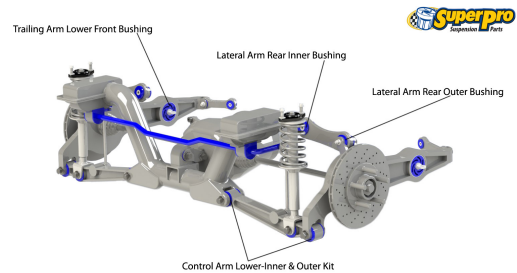

## Parts Application Diagrams

### Double Control Arm With Spring & Shock

With Upper Wishbone & Lower Arm

### Control Arm

With Chapman Strut Or Shock. AWD Or RWD

## Available SuperPro Parts

Position	Part Name	Part No.	Qty/Car	Sub Brand
Front	Control Arm Lower-Front Bush Kit	<a href="#">SPF1728K</a>	1	SuperPro SPF
Front	Control Arm Lower-Inner Rear Bush Kit Alignment Correction. Hexagon style bush	<a href="#">SPF1756K</a>	1	SuperPro SPF
Front	Control Arm Lower-Rear Bush Kit Standard setting. Hexagonal style bush	<a href="#">SPF1755K</a>	1	SuperPro SPF
Front	Control Arm Lower-Rear Bush Kit Alignment Correction. Hexagon style bush. Use this Kit for Both Sides Positive Caster Adjustment	<a href="#">SPF1757AK</a>	1	SuperPro SPF
Front	Control Arm Lower-Rear Bush Kit Alignment Correction. Hexagon style bush. Use this Kit for 1 Side Positive & 1 Side Negative Caster Adjustment	<a href="#">SPF1757K</a>	1	SuperPro SPF
Front	Control Arm Upper Inner Bush Kit - Camber Adjustable Alignment Correction. On car Adjustable Kit	<a href="#">SPF3490K</a>	1	SuperPro SPF
Front	Sway Bar Link	<a href="#">TRC4044</a>	2	Roll Control
Front	Sway Bar Link Bush Kit	<a href="#">SPF0306K</a>	1	SuperPro SPF
Front	Sway Bar Mount Bush Kit	<a href="#">SPF2190-26K</a>	1	SuperPro SPF
Front	Sway Bar Mount Bush Kit	<a href="#">SPF2190-27K</a>	1	SuperPro SPF
Rear	Control Arm Lower-Inner & Outer Bush Kit For Cast arm only	<a href="#">SPF1530K</a>	1	SuperPro SPF
Rear	Control Arm Lower-Inner & Outer Bush Kit For pressed metal Arms only	<a href="#">SPF3578K</a>	1	SuperPro SPF
Rear	Lateral Arm Rear-Inner Bush Kit	<a href="#">SPF1899K</a>	1	SuperPro SPF
Rear	Lateral Arm Rear-Outer Bush Kit	<a href="#">SPF1861K</a>	1	SuperPro SPF
Rear	Sway Bar Link Cut To Length Link	<a href="#">TRC4004</a>	2	Roll Control
Rear	Sway Bar Link Kit - Heavy Duty Adjustable	<a href="#">TRC1045A</a>	1	Roll Control