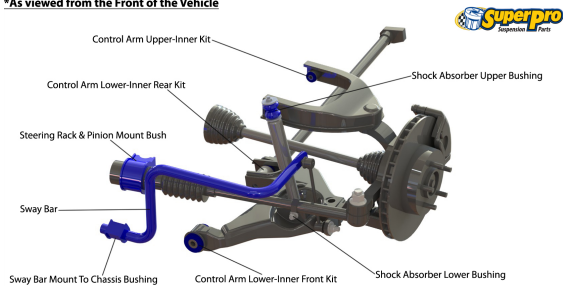

# Suspension Parts & Poly Bushings for HOLDEN COLORADO 2008-2012 - RC

## Parts Application Diagrams

### Double Control Arm

With Upper And Lower Control Arms, Spring, Shock Assembly And Drive Shaft

\*As viewed from the Front of the Vehicle

### Leaf Spring Solid Axle

With Limited Lateral Location