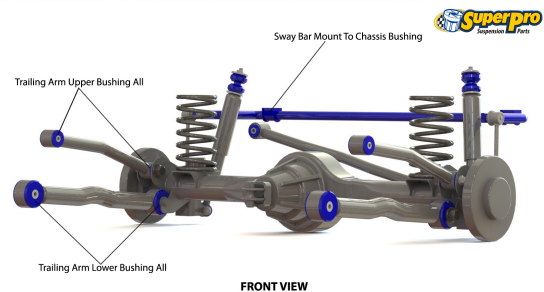

# Suspension Parts & Poly Bushings for NISSAN PATHFINDER 1997-2004 - R50

## Parts Application Diagrams

### Macpherson Strut

With Separate Control Arm

### Coil Spring Solid Axle

With Panhard Rod, Upper And Lower Trailing Arms