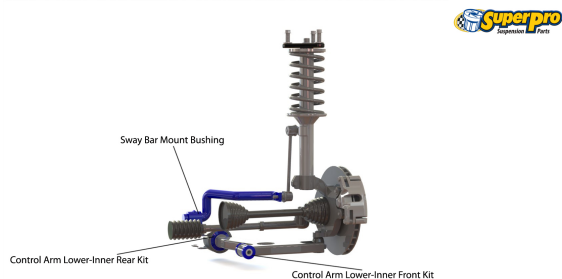

# Suspension Parts & Poly Bushings for NISSAN PATHFINDER 1997-2004 - R50

## Parts Application Diagrams

### Macpherson Strut

With Separate Control Arm

### Coil Spring Solid Axle

With Panhard Rod, Upper And Lower Trailing Arms