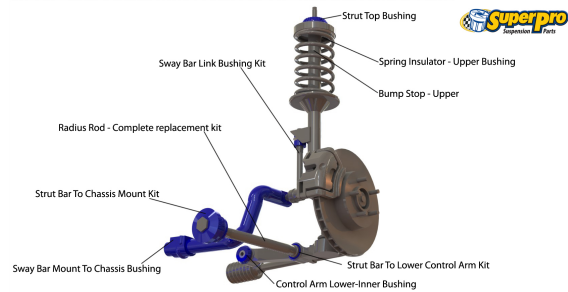

Suspension Parts & Poly Bushings for NISSAN SKYLINE 1985-1990 - R31

Parts Application Diagrams

Macpherson Strut

With Lower Control Arm And Separate Radius Rod

Coil Spring Solid Axle

With Panhard Rod And Trailing Arms

Available SuperPro Parts

Position	Part Name	Part No.	Qty/Car	Sub Brand
Front	27mm Heavy Duty Non Adjustable Sway Bar	SNF7	1	Roll Control
Front	Control Arm Lower-Inner Bush Kit Stepped shell 34mm to 36mm outside diameter	SPF1009K	1	SuperPro SPF
Front	Steering Coupling Bush Kit Manual & Power steering	SPF0624K	1	SuperPro SPF
Front	Steering Rack & Pinion Mount Bush (Power Steering) TRW Rack	SPF2771K	1	SuperPro SPF
Front	Steering Rack & Pinion Shaft Guide Bush Kit TRW Steering rack manual steering	SPF0926K	1	SuperPro SPF
Front	Strut Bar To Chassis Mount Bush Kit	SPF0927-20.5K	1	SuperPro SPF
Front	Strut Bar To Chassis Mount Bush Kit	SPF0927K	1	SuperPro SPF
Front	Sway Bar Link Bush Kit	SPF2092BK	1	SuperPro SPF
Front	Sway Bar Mount Bush Kit Measure bar diameter 23,25,27mm available	SPF1106-25K	1	SuperPro SPF
Front	Sway Bar Mount Bush Kit Measure bar diameter 23,25,27mm available	SPF1106-27K	1	SuperPro SPF
Front	Sway Bar Mount Bush Kit GTS & Coupe; Measure bar diameter 25, 27mm available.	SPF1775-25K	1	SuperPro SPF
Front	Sway Bar Mount Bush Kit GTS & Coupe; Measure bar diameter 25, 27mm available.	SPF1775-27K	1	SuperPro SPF
Rear	20mm Heavy Duty Non Adjustable Sway Bar	SNR7	1	Roll Control
Rear	Panhard Rod To Chassis Mount Bush Kit	SPF0620K	1	SuperPro SPF
Rear	Panhard Rod To Diff Mount Bush Kit	SPF0621K	1	SuperPro SPF
Rear	Sway Bar Link Bush Kit	SPF0306K	1	SuperPro SPF
Rear	Sway Bar Mount Bush Kit Measure bar diameter 15,16,18mm available	SPF1108-18K	1	SuperPro SPF
Rear	Sway Bar Mount Bush Kit Suits OE Bar Size	SPF1485-12K	1	SuperPro SPF