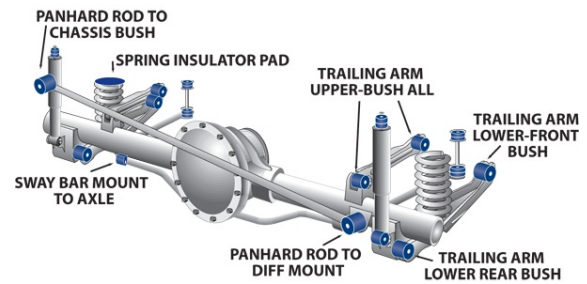

Suspension Parts & Poly Bushings for NISSAN SKYLINE 1985-1990 - R31

Parts Application Diagrams

Macpherson Strut

With Lower Control Arm And Separate Radius Rod

Coil Spring Solid Axle

With Panhard Rod And Trailing Arms

Available SuperPro Parts

Position	Part Name	Part No.	Qty/Car	Sub Brand
Front	27mm Heavy Duty Non Adjustable Sway Bar	SNF7	1	Roll Control
Front	Control Arm Lower-Inner Bush Kit Stepped shell 34mm to 36mm outside diameter	SPF1009K	1	SuperPro SPF
Front	Steering Coupling Bush Kit Manual & Power steering	SPF0624K	1	SuperPro SPF
Front	Steering Rack & Pinion Mount Bush (Power Steering) TRW Rack	SPF2771K	1	SuperPro SPF
Front	Steering Rack & Pinion Shaft Guide Bush Kit TRW Steering rack manual steering	SPF0926K	1	SuperPro SPF
Front	Strut Bar To Chassis Mount Bush Kit	SPF0927-20.5K	1	SuperPro SPF
Front	Strut Bar To Chassis Mount Bush Kit	SPF0927K	1	SuperPro SPF
Front	Sway Bar Link Bush Kit	SPF2092BK	1	SuperPro SPF
Front	Sway Bar Mount Bush Kit Measure bar diameter 23,25,27mm available	SPF1106-25K	1	SuperPro SPF
Front	Sway Bar Mount Bush Kit Measure bar diameter 23,25,27mm available	SPF1106-27K	1	SuperPro SPF
Front	Sway Bar Mount Bush Kit GTS & Coupe; Measure bar diameter 25, 27mm available.	SPF1775-25K	1	SuperPro SPF
Front	Sway Bar Mount Bush Kit GTS & Coupe; Measure bar diameter 25, 27mm available.	SPF1775-27K	1	SuperPro SPF
Rear	20mm Heavy Duty Non Adjustable Sway Bar	SNR7	1	Roll Control
Rear	Panhard Rod To Chassis Mount Bush Kit	SPF0620K	1	SuperPro SPF
Rear	Panhard Rod To Diff Mount Bush Kit	SPF0621K	1	SuperPro SPF
Rear	Sway Bar Link Bush Kit	SPF0306K	1	SuperPro SPF
Rear	Sway Bar Mount Bush Kit Measure bar diameter 15,16,18mm available	SPF1108-18K	1	SuperPro SPF
Rear	Sway Bar Mount Bush Kit Suits OE Bar Size	SPF1485-12K	1	SuperPro SPF