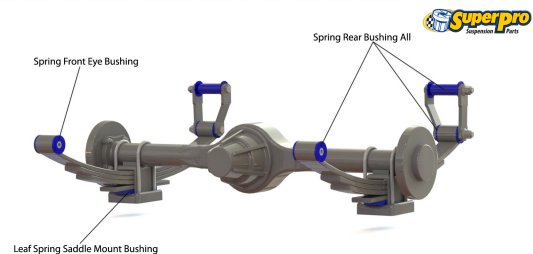

Suspension Parts & Poly Bushings for HOLDEN DROVER 1985-1987 - QB 4WD Hardtop

Parts Application Diagrams

Leaf Spring Solid Axle

Leaf Spring Solid Axle

With Limited Lateral Location

Available SuperPro Parts

Position	Part Name	Part No.	Qty/Car	Sub Brand
Front	Bump Stop Bush Kit - Upper	SPF0211K	1	SuperPro SPF
Front	Shock Absorber Upper Bush Kit	SPF2092BK	1	SuperPro SPF
Front	Spring Front Bush Kit All	SPF0173-70K	1	SuperPro SPF
Front	Spring Front Bush Kit All	SPF0173K	1	SuperPro SPF
Front	Spring Rear Eye Bush Kit	SPF0176-70K	1	SuperPro SPF
Front	Spring Rear Eye Bush Kit	SPF0176K	1	SuperPro SPF
Front and Rear	Leaf Spring Bush Kit	KIT068K	1	Vehicle Kits
Rear	Spring Front Eye Bush Kit	SPF0176-70K	1	SuperPro SPF
Rear	Spring Front Eye Bush Kit	SPF0176K	1	SuperPro SPF
Rear	Spring Rear Bush Kit All	SPF0173-70K	1	SuperPro SPF
Rear	Spring Rear Bush Kit All	SPF0173K	1	SuperPro SPF