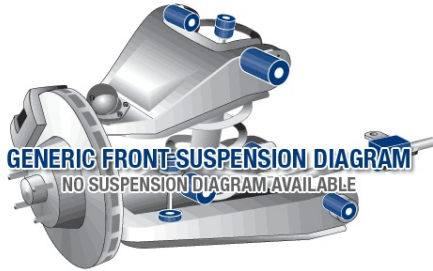

Suspension Parts & Poly Bushings for NISSAN 1600 1965-1968 - P510 Sports Convertible

Parts Application Diagrams

Generic Diagram

For Illustrative Purposes Only

Generic Diagram

For Illustrative Purposes Only

Available SuperPro Parts

Position	Part Name	Part No.	Qty/Car	Sub Brand
Front	Bump Stop Bush Kit	SPF0104K	1	SuperPro SPF
Front	Control Arm Lower-Inner Bush Kit Fits 1969 - 1972, Not early model tapered bush	SPF0564-95K	1	SuperPro SPF
Front	Control Arm Lower-Inner Bush Kit Fits 1969 - 1972, Not early model tapered bush	SPF0564K	1	SuperPro SPF
Front	Control Arm Lower-Inner Bush Kit Early tapered style bush	SPF2641K	1	SuperPro SPF
Front	Idler Arm Bush Kit Parallel bore	SPF0563K	1	SuperPro SPF
Front	Idler Arm Bush Kit	SPF1003K	1	SuperPro SPF
Front	Idler Arm Bush Kit Tapered bore on housing	SPF2005K	1	SuperPro SPF
Front	Strut Bar To Chassis Mount Bush Kit	SPF0927-20.5K	1	SuperPro SPF
Front	Strut Bar To Chassis Mount Bush Kit	SPF0927K	1	SuperPro SPF
Front	Sway Bar Link Bush Kit	SPF2092BK	1	SuperPro SPF
Front	Sway Bar Mount Bush Kit Measure bar diameter 18,20,21,22mm available	SPF0569-18K	1	SuperPro SPF
Front	Sway Bar Mount Bush Kit Measure bar diameter 18,20,21,22mm available	SPF0569-20K	1	SuperPro SPF
Front	Sway Bar Mount Bush Kit Measure bar diameter 18,20,21,22mm available	SPF0569-21K	1	SuperPro SPF
Front	Sway Bar Mount Bush Kit Measure bar diameter 18,20,21,22mm available	SPF0569-22K	1	SuperPro SPF
Front	Sway Bar Mount To Chassis Bushing 4 Door	SPF0569-16K	1	SuperPro SPF
Front	Sway Bar Mount To Chassis Bushing 4 Door	SPF0569-24K	1	SuperPro SPF
Rear	Control Arm Inner Bush Kit	SPF0561K	1	SuperPro SPF
Rear	Crossmember To Chassis Mount Bush Kit	SPF0270K	1	SuperPro SPF