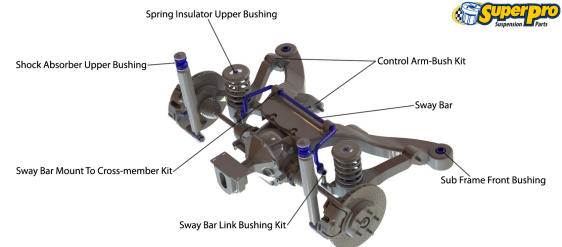

# Suspension Parts & Poly Bushings for NISSAN DATSUN 1600 1968-1972 - P510

## Parts Application Diagrams

### Generic Diagram

For Illustrative Purposes Only

### Complex IRS For Rwd

With "Wishbone" Style Lower Trailing Arm