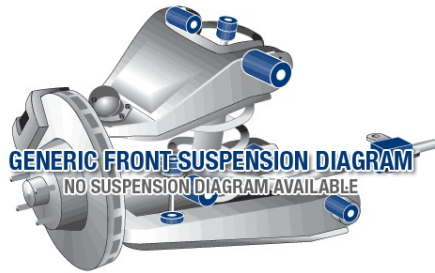

Suspension Parts & Poly Bushings for NISSAN DATSUN 1600 1968-1972 - P510

Parts Application Diagrams

Generic Diagram

For Illustrative Purposes Only