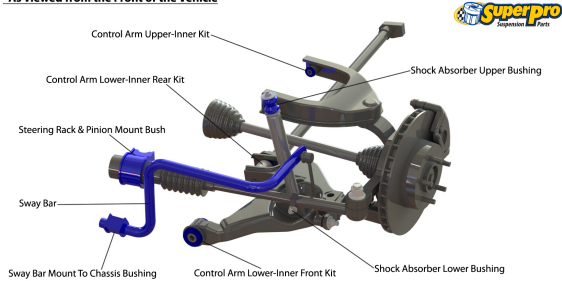

Suspension Parts & Poly Bushings for MITSUBISHI PAJERO 1991-2000 - NH, NJ, NK, NL

Parts Application Diagrams

Double Wishbone

With Upper And Lower Arm With Drive Shaft

*As viewed from the Front of the Vehicle

Coil Spring Solid Axle

With Panhard Rod And Lower Trailing Arms

Available SuperPro Parts

Position	Part Name	Part No.	Qty/Car	Sub Brand
Front	Control Arm Upper-Inner Bush Kit	SPF4981K	1	SuperPro SPF
Front	Control Arm Lower-Front Bush Kit	SPF2301K	1	SuperPro SPF
Front	Control Arm Lower-Rear Bush Kit	SPF2932K	1	SuperPro SPF
Front	Control Arm Upper-Inner Bush Kit	SPF1740K	1	SuperPro SPF
Front	Idler Arm Bush Kit NH to NJ	SPF0956K	1	SuperPro SPF
Front	Sway Bar Link To Chassis Bush Kit	SPF2092B-4K	1	SuperPro SPF
Front	Sway Bar Mount Bush Kit	SPF1493-26K	1	SuperPro SPF
Front	Sway Bar Mount Bush Kit	SPF1493-27K	1	SuperPro SPF
Front	Sway Bar Mount Bush Kit	SPF1493-28K	1	SuperPro SPF
Front	Sway Bar Mount Bush Kit	SPF1493-29K	1	SuperPro SPF
Rear	Leaf Spring Bush Kit	KIT072HK	1	Vehicle Kits
Rear	Leaf Spring Bush Kit	KIT072K	1	Vehicle Kits
Rear	Panhard Rod Bush Kit	SPF1245K	1	SuperPro SPF
Rear	Spring Front Eye Bush Kit Leaf spring model with 18mm pin	SPF0244HK	1	SuperPro SPF
Rear	Spring Front Eye Bush Kit Leaf spring model with 18mm pin	SPF0244K	1	SuperPro SPF
Rear	Spring Rear Eye Bush Kit	SPF0192HK	1	SuperPro SPF
Rear	Spring Rear Eye Bush Kit	SPF0192K	1	SuperPro SPF
Rear	Spring Shackle Upper Bush Kit	SPF0187HK	1	SuperPro SPF