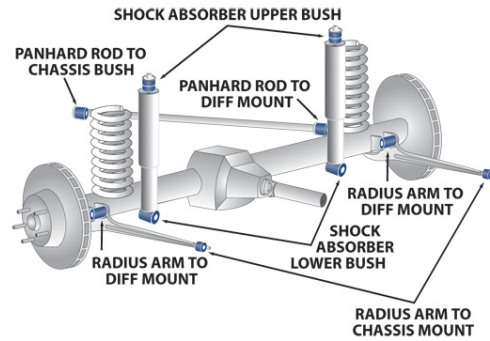

Suspension Parts & Poly Bushings for MITSUBISHI PAJERO 1991-2000 - NH, NJ, NK, NL

Parts Application Diagrams

Double Wishbone

With Upper And Lower Arm With Drive Shaft

*As viewed from the Front of the Vehicle

Coil Spring Solid Axle

With Panhard Rod And Lower Trailing Arms

Available SuperPro Parts

Position	Part Name	Part No.	Qty/Car	Sub Brand
Front	Control Arm Upper-Inner Bush Kit	SPF4981K	1	SuperPro SPF
Front	Control Arm Lower-Front Bush Kit	SPF2301K	1	SuperPro SPF
Front	Control Arm Lower-Rear Bush Kit	SPF2932K	1	SuperPro SPF
Front	Control Arm Upper-Inner Bush Kit	SPF1740K	1	SuperPro SPF
Front	Idler Arm Bush Kit NH to NJ	SPF0956K	1	SuperPro SPF
Front	Sway Bar Link To Chassis Bush Kit	SPF2092B-4K	1	SuperPro SPF
Front	Sway Bar Mount Bush Kit	SPF1493-26K	1	SuperPro SPF
Front	Sway Bar Mount Bush Kit	SPF1493-27K	1	SuperPro SPF
Front	Sway Bar Mount Bush Kit	SPF1493-28K	1	SuperPro SPF
Front	Sway Bar Mount Bush Kit	SPF1493-29K	1	SuperPro SPF
Rear	Leaf Spring Bush Kit	KIT072HK	1	Vehicle Kits
Rear	Leaf Spring Bush Kit	KIT072K	1	Vehicle Kits
Rear	Panhard Rod Bush Kit	SPF1245K	1	SuperPro SPF
Rear	Spring Front Eye Bush Kit Leaf spring model with 18mm pin	SPF0244HK	1	SuperPro SPF
Rear	Spring Front Eye Bush Kit Leaf spring model with 18mm pin	SPF0244K	1	SuperPro SPF
Rear	Spring Rear Eye Bush Kit	SPF0192HK	1	SuperPro SPF
Rear	Spring Rear Eye Bush Kit	SPF0192K	1	SuperPro SPF
Rear	Spring Shackle Upper Bush Kit	SPF0187HK	1	SuperPro SPF