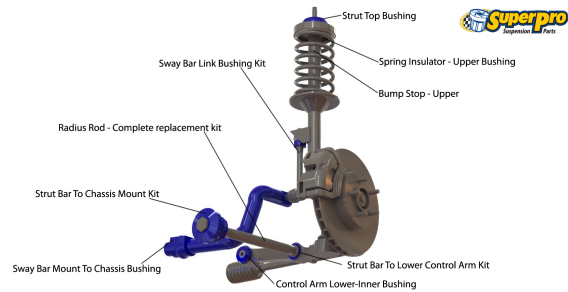

Suspension Parts & Poly Bushings for HOLDEN SCURRY 1985-1987 - NB Van

Parts Application Diagrams

Macpherson Strut

With Lower Control Arm And Separate Radius Rod

Leaf Spring Solid Axle

With Limited Lateral Location

Available SuperPro Parts

Position	Part Name	Part No.	Qty/Car	Sub Brand
Front	Sway Bar Link Bush Kit	SPF0903K	1	SuperPro SPF
Rear	Spring Front Eye Bush Kit	SPF0176-70K	1	SuperPro SPF
Rear	Spring Front Eye Bush Kit	SPF0176K	1	SuperPro SPF
Rear	Spring Rear Bush Kit All	SPF0173-70K	1	SuperPro SPF
Rear	Spring Rear Bush Kit All	SPF0173K	1	SuperPro SPF