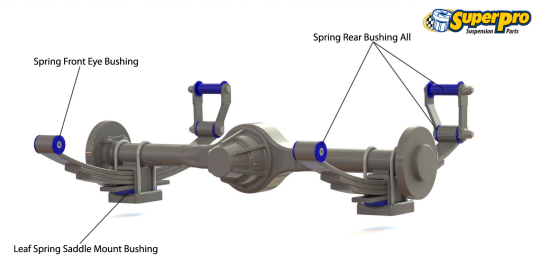

Suspension Parts & Poly Bushings for HOLDEN SCURRY 1985-1987 - NB Van

Parts Application Diagrams

Macpherson Strut

With Lower Control Arm And Separate Radius Rod

Leaf Spring Solid Axle

With Limited Lateral Location

Available SuperPro Parts

Position	Part Name	Part No.	Qty/Car	Sub Brand
Front	Sway Bar Link Bush Kit	SPF0903K	1	SuperPro SPF
Rear	Spring Front Eye Bush Kit	SPF0176-70K	1	SuperPro SPF
Rear	Spring Front Eye Bush Kit	SPF0176K	1	SuperPro SPF
Rear	Spring Rear Bush Kit All	SPF0173-70K	1	SuperPro SPF
Rear	Spring Rear Bush Kit All	SPF0173K	1	SuperPro SPF