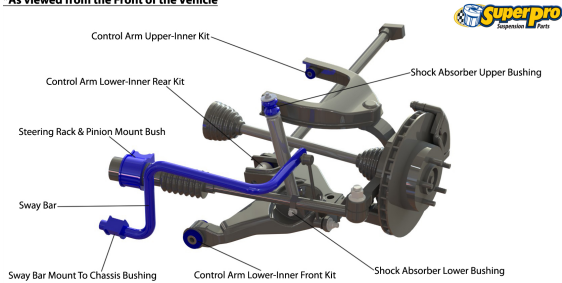

Suspension Parts & Poly Bushings for MITSUBISHI PAJERO 1983-1991 - NA, NB, NC, ND, NE, NF & NG

Parts Application Diagrams

Double Wishbone

With Upper And Lower Arm With Drive Shaft

*As viewed from the Front of the Vehicle

Coil Spring Solid Axle

With Panhard Rod And Lower Trailing Arms

Available SuperPro Parts

Position	Part Name	Part No.	Qty/Car	Sub Brand
Front	Control Arm Lower-Front Bush Kit	SPF2301K	1	SuperPro SPF
Front	Control Arm Lower-Rear Bush Kit	SPF2302K	1	SuperPro SPF
Front	Idler Arm Bush Kit NA to NG	SPF0368K	1	SuperPro SPF
Front	Shock Absorber Lower Bush Kit	SPF0031K	1	SuperPro SPF
Front	Shock Absorber Upper Bush Kit	SPF0094K	1	SuperPro SPF
Front	Sway Bar Link To Chassis Bush Kit	SPF2092B-4K	1	SuperPro SPF
Front	Sway Bar Link To Lower Arm Bush Kit	SPF2092B-4K	1	SuperPro SPF
Front	Sway Bar Mount Bush Kit NF-NG "Includes link bush" Measure bar diameter as 23, 24, 25, 26, 27, 29 & 31mm are available	SPF1101-23K	1	SuperPro SPF
Front	Sway Bar Mount Bush Kit NF-NG "Includes link bush" Measure bar diameter as 23, 24, 25, 26, 27, 29 & 31mm are available	SPF1101-24K	1	SuperPro SPF
Front	Sway Bar Mount Bush Kit NF-NG "Includes link bush" Measure bar diameter as 23, 24, 25, 26, 27, 29 & 31mm are available	SPF1101-25K	1	SuperPro SPF
Front	Sway Bar Mount Bush Kit	SPF1117-23K	1	SuperPro SPF
Front	Sway Bar Mount Bush Kit	SPF1117-24K	1	SuperPro SPF
Front	Sway Bar Mount Bush Kit	SPF1117-25K	1	SuperPro SPF
Rear	Leaf Spring Bush Kit	KIT072HK	1	Vehicle Kits
Rear	Leaf Spring Bush Kit	KIT072K	1	Vehicle Kits
Rear	Panhard Rod Bush Kit	SPF1245K	1	SuperPro SPF
Rear	Spring Front Eye Bush Kit Leaf spring model with 18mm pin	SPF0244HK	1	SuperPro SPF