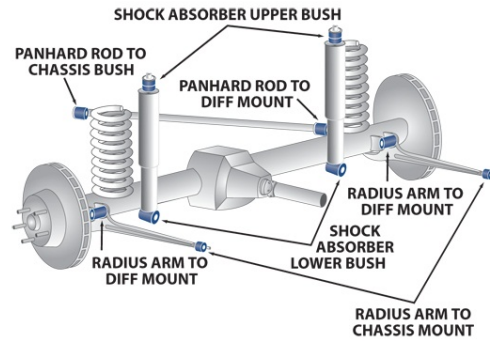

Suspension Parts & Poly Bushings for MITSUBISHI PAJERO 1983-1991 - NA, NB, NC, ND, NE, NF & NG

Parts Application Diagrams

Double Wishbone

With Upper And Lower Arm With Drive Shaft

*As viewed from the Front of the Vehicle

Coil Spring Solid Axle

With Panhard Rod And Lower Trailing Arms

Available SuperPro Parts

Position	Part Name	Part No.	Qty/Car	Sub Brand
Front	Control Arm Lower-Front Bush Kit	SPF2301K	1	SuperPro SPF
Front	Control Arm Lower-Rear Bush Kit	SPF2302K	1	SuperPro SPF
Front	Idler Arm Bush Kit NA to NG	SPF0368K	1	SuperPro SPF
Front	Shock Absorber Lower Bush Kit	SPF0031K	1	SuperPro SPF
Front	Shock Absorber Upper Bush Kit	SPF0094K	1	SuperPro SPF
Front	Sway Bar Link To Chassis Bush Kit	SPF2092B-4K	1	SuperPro SPF
Front	Sway Bar Link To Lower Arm Bush Kit	SPF2092B-4K	1	SuperPro SPF
Front	Sway Bar Mount Bush Kit NF-NG "Includes link bush" Measure bar diameter as 23, 24, 25, 26, 27, 29 & 31mm are available	SPF1101-23K	1	SuperPro SPF
Front	Sway Bar Mount Bush Kit NF-NG "Includes link bush" Measure bar diameter as 23, 24, 25, 26, 27, 29 & 31mm are available	SPF1101-24K	1	SuperPro SPF
Front	Sway Bar Mount Bush Kit NF-NG "Includes link bush" Measure bar diameter as 23, 24, 25, 26, 27, 29 & 31mm are available	SPF1101-25K	1	SuperPro SPF
Front	Sway Bar Mount Bush Kit	SPF1117-23K	1	SuperPro SPF
Front	Sway Bar Mount Bush Kit	SPF1117-24K	1	SuperPro SPF
Front	Sway Bar Mount Bush Kit	SPF1117-25K	1	SuperPro SPF
Rear	Leaf Spring Bush Kit	KIT072HK	1	Vehicle Kits
Rear	Leaf Spring Bush Kit	KIT072K	1	Vehicle Kits
Rear	Panhard Rod Bush Kit	SPF1245K	1	SuperPro SPF
Rear	Spring Front Eye Bush Kit Leaf spring model with 18mm pin	SPF0244HK	1	SuperPro SPF