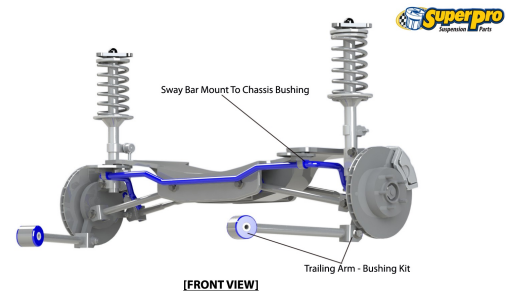

# Suspension Parts & Poly Bushings for NISSAN PULSAR 1990-1996 - N14

## Parts Application Diagrams

### Macpherson Strut

With Separate Control Arm

### Double Link

With Trailing Arm And Chapman Strut - Front View