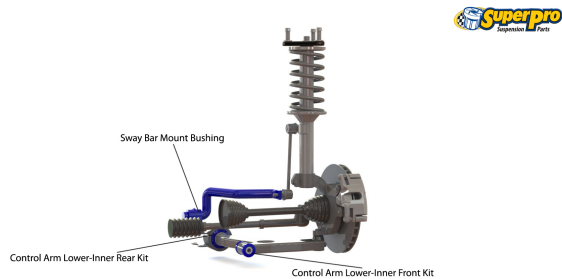

# Suspension Parts & Poly Bushings for NISSAN PULSAR 1990-1996 - N14

## Parts Application Diagrams

### Macpherson Strut

With Separate Control Arm

### Double Link

With Trailing Arm And Chapman Strut - Front View