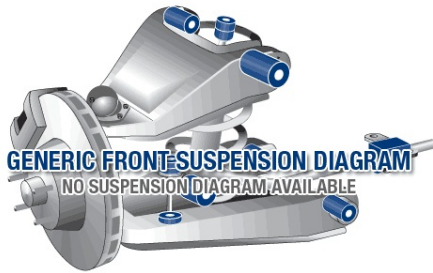

# Suspension Parts & Poly Bushings for NISSAN PULSAR 1987-1991 - N13

## Parts Application Diagrams

### Double Link

With Trailing Arm And Chapman Strut - Front View