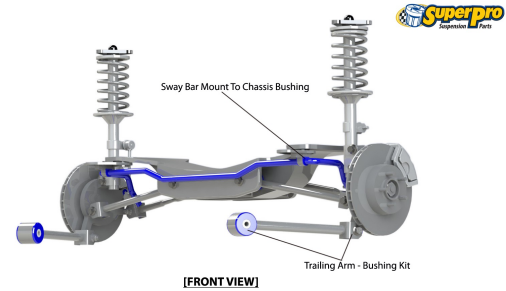

# Suspension Parts & Poly Bushings for NISSAN PULSAR 1987-1991 - N13

## Parts Application Diagrams

### Generic Diagram

For Illustrative Purposes Only

### Double Link

With Trailing Arm And Chapman Strut - Front View