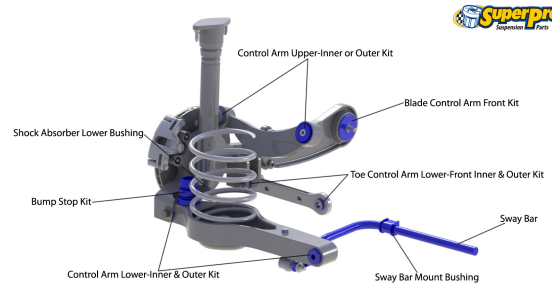

## Parts Application Diagrams

### Generic Diagram

For Illustrative Purposes Only

### Multilink Trailing Arm

With Upper And Lower Control Arms, Trailing Link, Shock And Spring

## Available SuperPro Parts

Position	Part Name	Part No.	Qty/Car	Sub Brand
Front	Control Arm Lower-Inner Front Bush Kit	<a href="#">SPF3115K</a>	1	SuperPro SPF
Front	Control Arm Lower-Inner Rear Bush & Bracket Kit Standard Replacement	<a href="#">SPF4653K</a>	1	SuperPro SPF
Front	Control Arm Lower-Inner Rear Bush Kit Standard Replacement.	<a href="#">SPF3368K</a>	1	SuperPro SPF
Front	Control Arm Lower-Inner Rear Bush Kit - Double Offset Alignment Correction	<a href="#">SPF3370K</a>	1	SuperPro SPF
Front	Control Arm Lower-Inner Rear Bush Kit - Single Offset Alignment Correction	<a href="#">SPF3369K</a>	1	SuperPro SPF
Front	Sway Bar Link Cut To Length Link	<a href="#">TRC4004</a>	2	Roll Control
Front	Sway Bar Link Standard Replacement	<a href="#">TRC4025</a>	2	Roll Control
Front	Sway Bar Link Kit - Heavy Duty Adjustable	<a href="#">TRC10245</a>	1	Roll Control
Front and Rear	Enhancement Bush Kit	<a href="#">KIT188K</a>	1	Vehicle Kits
Rear	Blade Control Arm Front Kit Do not remove original shell.	<a href="#">SPF3466K</a>	1	SuperPro SPF
Rear	Control Arm Lower-Inner & Outer Bush Kit	<a href="#">SPF2324K</a>	1	SuperPro SPF
Rear	Control Arm Upper-Inner Bush Kit	<a href="#">SPF2325K</a>	1	SuperPro SPF
Rear	Control Arm Upper-Inner Bush Kit - Double Offset to be used in this Position when SPF2326K is already used in the outer Position and 2 Degrees Camber adjustment in total required	<a href="#">SPF2326K</a>	1	SuperPro SPF
Rear	Control Arm Upper-Outer Bush Kit	<a href="#">SPF2325K</a>	1	SuperPro SPF
Rear	Control Arm Upper-Outer Bush Kit - Double Offset preferred Position to gain 1 Degree Camber change	<a href="#">SPF2326K</a>	1	SuperPro SPF
Rear	Sway Bar Link Standard Replacement	<a href="#">TRC4002</a>	2	Roll Control
Rear	Toe Control Arm Lower-Inner & Outer Bush Kit	<a href="#">SPF2323K</a>	1	SuperPro SPF