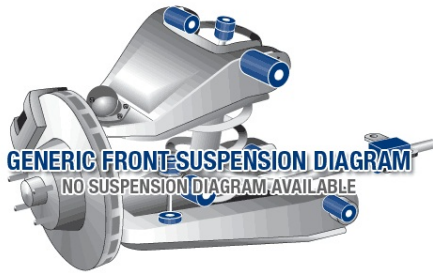

## Parts Application Diagrams

### Multilink Trailing Arm

With Upper And Lower Control Arms, Trailing Link, Shock And Spring

## Available SuperPro Parts

Position	Part Name	Part No.	Qty/Car	Sub Brand
Front	Control Arm Lower-Inner Front Bush Kit	<a href="#">SPF3115K</a>	1	SuperPro SPF
Front	Control Arm Lower-Inner Rear Bush & Bracket Kit Standard Replacement	<a href="#">SPF4653K</a>	1	SuperPro SPF
Front	Control Arm Lower-Inner Rear Bush Kit Standard Replacement.	<a href="#">SPF3368K</a>	1	SuperPro SPF
Front	Control Arm Lower-Inner Rear Bush Kit - Double Offset Alignment Correction	<a href="#">SPF3370K</a>	1	SuperPro SPF
Front	Control Arm Lower-Inner Rear Bush Kit - Single Offset Alignment Correction	<a href="#">SPF3369K</a>	1	SuperPro SPF
Front	Sway Bar Link Cut To Length Link	<a href="#">TRC4004</a>	2	Roll Control
Front	Sway Bar Link Standard Replacement	<a href="#">TRC4025</a>	2	Roll Control
Front	Sway Bar Link Kit - Heavy Duty Adjustable	<a href="#">TRC10245</a>	1	Roll Control
Front and Rear	Enhancement Bush Kit	<a href="#">KIT188K</a>	1	Vehicle Kits
Rear	Blade Control Arm Front Kit Do not remove original shell.	<a href="#">SPF3466K</a>	1	SuperPro SPF
Rear	Control Arm Lower-Inner & Outer Bush Kit	<a href="#">SPF2324K</a>	1	SuperPro SPF
Rear	Control Arm Upper-Inner Bush Kit	<a href="#">SPF2325K</a>	1	SuperPro SPF
Rear	Control Arm Upper-Inner Bush Kit - Double Offset to be used in this Position when SPF2326K is already used in the outer Position and 2 Degrees Camber adjustment in total required	<a href="#">SPF2326K</a>	1	SuperPro SPF
Rear	Control Arm Upper-Outer Bush Kit	<a href="#">SPF2325K</a>	1	SuperPro SPF
Rear	Control Arm Upper-Outer Bush Kit - Double Offset preferred Position to gain 1 Degree Camber change	<a href="#">SPF2326K</a>	1	SuperPro SPF
Rear	Sway Bar Link Standard Replacement	<a href="#">TRC4002</a>	2	Roll Control
Rear	Toe Control Arm Lower-Inner & Outer Bush Kit	<a href="#">SPF2323K</a>	1	SuperPro SPF