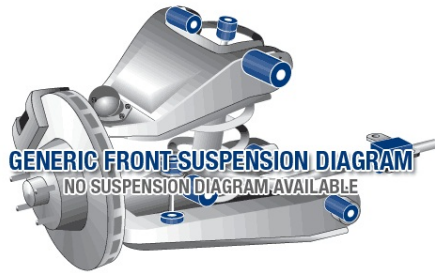

Suspension Parts & Poly Bushings for VAUXHALL CARLTON 1986-1998 - MkII

Parts Application Diagrams

Generic Diagram

For Illustrative Purposes Only

Generic Diagram

For Illustrative Purposes Only

Available SuperPro Parts

Position	Part Name	Part No.	Qty/Car	Sub Brand
Rear	Control Arm Bush Kit	SPF0611K	1	SuperPro SPF
Rear	IRS Adjusting Camber & Toe Kit	SPF0877FK	1	SuperPro SPF
Rear	IRS Adjusting Camber & Toe Kit	SPF0877K	1	SuperPro SPF
Rear	IRS Adjusting Kit Toe Only Bush Kit	SPF0877TK	1	SuperPro SPF
Rear	IRS Bush Kit Removal Tool Specialised tool for removal of OE bushings	SPF3211K	1	SuperPro SPF
Rear	IRS Fixed Camber & Adjustable Toe Kit	SPF0877ZK	1	SuperPro SPF
Rear	Spring Insulator Lower Bush Kit IRS Raises vehicle approximately 9mm	SPF1358-6K	2	SuperPro SPF
Rear	Spring Insulator Lower Bush Kit IRS Raises vehicle approximately 12mm	SPF1358-8K	2	SuperPro SPF
Rear	Sway Bar Link Lower Bush Kit	SPF0513-4K	1	SuperPro SPF
Rear	Sway Bar Link Upper Bush Kit	SPF1943K	1	SuperPro SPF