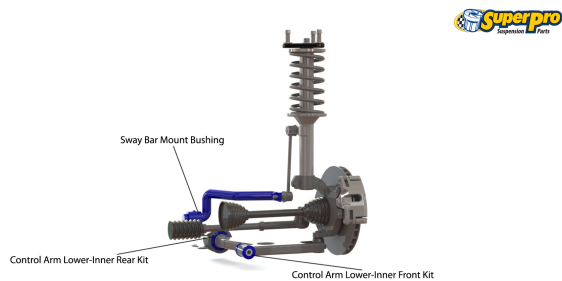

# Suspension Parts & Poly Bushings for VW RABBIT 2005-2009 - MK5

## Parts Application Diagrams

### Macpherson Strut

With Separate Control Arm

### Double Control Arm With Spring & Shock

With Upper Wishbone & Lower Arm