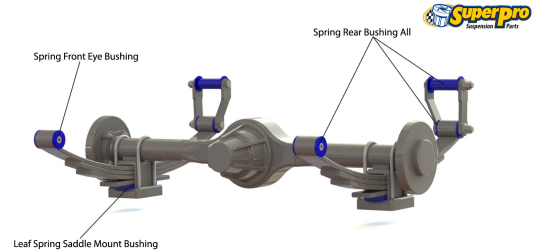

Suspension Parts & Poly Bushings for MAZDA E 1978 -1984 - E1300, 1400, 1600

Parts Application Diagrams

Double Wishbone

With Upper And Lower Arm With Drive Shaft

*As viewed from the Front of the Vehicle

Leaf Spring Solid Axle

With Limited Lateral Location

Available SuperPro Parts

Position	Part Name	Part No.	Qty/Car	Sub Brand
Front	Shock Absorber Upper Bush Kit	SPF0094K	1	SuperPro SPF
Front	Sway Bar Link To Chassis Bush Kit	SPF0903-4K	1	SuperPro SPF
Rear	Spring Front Eye Bush Kit 5/1978 - 1980	SPF0311HK	1	SuperPro SPF
Rear	Spring Front Eye Bush Kit 5/1978 - 1980	SPF0311K	1	SuperPro SPF
Rear	Spring Front Eye Bush Kit 1981 to 12/1983	SPF0502HK	1	SuperPro SPF
Rear	Spring Front Eye Bush Kit 1981 to 12/1983	SPF0502K	1	SuperPro SPF
Rear	Spring Rear Bush Kit All 5/1978 - 1980	SPF0311HK	2	SuperPro SPF
Rear	Spring Rear Bush Kit All 5/1978 - 1980	SPF0311K	2	SuperPro SPF
Rear	Spring Rear Bush Kit All 1981 to 12/1983	SPF0502HK	2	SuperPro SPF
Rear	Spring Rear Bush Kit All 1981 to 12/1983	SPF0502K	2	SuperPro SPF