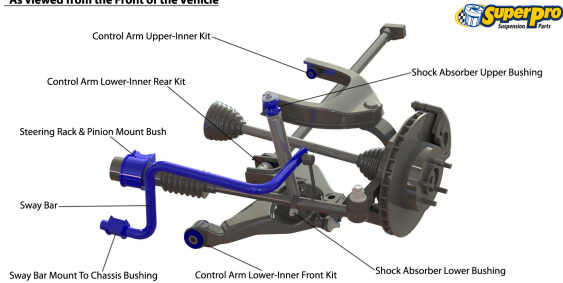

Suspension Parts & Poly Bushings for MAZDA E 1978 -1984 - E1300, 1400, 1600

Parts Application Diagrams

Double Wishbone

With Upper And Lower Arm With Drive Shaft

*As viewed from the Front of the Vehicle

Leaf Spring Solid Axle

With Limited Lateral Location

Available SuperPro Parts

Position	Part Name	Part No.	Qty/Car	Sub Brand
Front	Shock Absorber Upper Bush Kit	SPF0094K	1	SuperPro SPF
Front	Sway Bar Link To Chassis Bush Kit	SPF0903-4K	1	SuperPro SPF
Rear	Spring Front Eye Bush Kit 5/1978 - 1980	SPF0311HK	1	SuperPro SPF
Rear	Spring Front Eye Bush Kit 5/1978 - 1980	SPF0311K	1	SuperPro SPF
Rear	Spring Front Eye Bush Kit 1981 to 12/1983	SPF0502HK	1	SuperPro SPF
Rear	Spring Front Eye Bush Kit 1981 to 12/1983	SPF0502K	1	SuperPro SPF
Rear	Spring Rear Bush Kit All 5/1978 - 1980	SPF0311HK	2	SuperPro SPF
Rear	Spring Rear Bush Kit All 5/1978 - 1980	SPF0311K	2	SuperPro SPF
Rear	Spring Rear Bush Kit All 1981 to 12/1983	SPF0502HK	2	SuperPro SPF
Rear	Spring Rear Bush Kit All 1981 to 12/1983	SPF0502K	2	SuperPro SPF