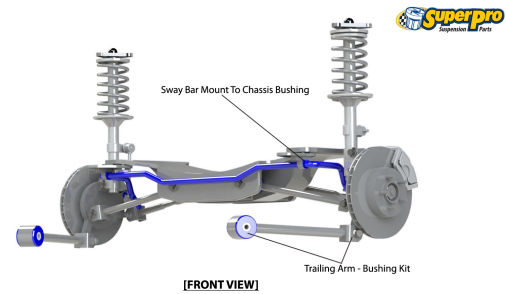

Suspension Parts & Poly Bushings for VW SCIROCCO 1974-1992 - MK 1 & 2 Typ 53, 53B

Parts Application Diagrams

Macpherson Strut

With Separate Control Arm

Double Link

With Trailing Arm And Chapman Strut - Front View

Available SuperPro Parts

Position	Part Name	Part No.	Qty/Car	Sub Brand
Front	Control Arm Lower-Inner Front Bush Kit Replaces OEM 171407182D	SPF0647K	1	SuperPro SPF
Front	Control Arm Lower-Inner Rear Bush Kit Replaces OEM 171407181A	SPF0648K	1	SuperPro SPF
Front	Engine Steady Mount Bush Kit Replaces OEM 171199339	SPF0527K	1	SuperPro SPF
Front	Steering Rack & Pinion Mount Bush (Manual Steering) Replaces OEM 171419883/884	SPF1932K	1	SuperPro SPF
Front	Sway Bar Mount Bush Kit Measure bar diameter 15,17 & 21mm available, Replaces OEM 171411313	SPF0382-15K	1	SuperPro SPF
Front	Sway Bar Mount Bush Kit Measure bar diameter 15,17 & 21mm available, Replaces OEM 171411313	SPF0382-17K	1	SuperPro SPF
Front	Sway Bar Mount Bush Kit Measure bar diameter 15,17 & 21mm available, Replaces OEM 171411313	SPF0382-21K	1	SuperPro SPF
Front	Sway Bar To Lower Control Arm Bush Kit	SPF1934-15K	1	SuperPro SPF
Front	Sway Bar To Lower Control Arm Bush Kit	SPF1934-17K	1	SuperPro SPF
Front	Sway Bar To Lower Control Arm Bush Kit	SPF1934-21K	1	SuperPro SPF
Rear	Beam Axle Pivot Bush Kit Replaces OEM 171501537B	SPF1555K	1	SuperPro SPF
Rear	Sway Bar Inner Beam Mount Bush Kit	SPF0364-18K	1	SuperPro SPF
Rear	Sway Bar Inner Beam Mount Bush Kit	SPF0364-20K	1	SuperPro SPF
Rear	Sway Bar Inner Beam Mount Bush Kit	SPF0364-22K	1	SuperPro SPF
Rear	Sway Bar Inner Beam Mount Bush Kit	SPF0364-23K	1	SuperPro SPF
Rear	Sway Bar Inner Beam Mount Bush Kit	SPF0364-24K	1	SuperPro SPF
Rear	Sway Bar Inner Beam Mount Bush Kit	SPF0364-25K	1	SuperPro SPF
Rear	Sway Bar Outer Beam Mount Bush Kit	SPF0363-15K	1	SuperPro SPF
Rear	Sway Bar Outer Beam Mount Bush Kit	SPF0363-18K	1	SuperPro SPF