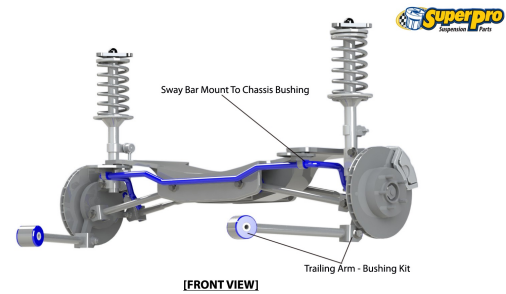

Suspension Parts & Poly Bushings for VW JETTA 1979-1984 - Mk 1 Typ 16

Parts Application Diagrams

Macpherson Strut

With Separate Control Arm

Double Link

With Trailing Arm And Chapman Strut - Front View

Available SuperPro Parts

Position	Part Name	Part No.	Qty/Car	Sub Brand
Front	Control Arm Lower-Front Bush Kit Replaces OEM 171407182D	SPF0647K	1	SuperPro SPF
Front	Control Arm Lower-Inner Rear Bush Kit Replaces OEM 171407181A	SPF0648K	1	SuperPro SPF
Front	Engine Steady Mount Bush Kit Replaces OEM 171199339	SPF0527K	1	SuperPro SPF
Front	Steering Rack & Pinion Mount Bush (Manual Steering) Replaces OEM 171419883/884	SPF1932K	1	SuperPro SPF
Front	Sway Bar Mount Bush Kit Measure bar diameter 15,17 & 21mm available, Replaces OEM 171411313	SPF0382-15K	1	SuperPro SPF
Front	Sway Bar Mount Bush Kit Measure bar diameter 15,17 & 21mm available, Replaces OEM 171411313	SPF0382-17K	1	SuperPro SPF
Front	Sway Bar Mount Bush Kit Measure bar diameter 15,17 & 21mm available, Replaces OEM 171411313	SPF0382-21K	1	SuperPro SPF
Front	Sway Bar To Lower Control Arm Bush Kit	SPF1934-15K	1	SuperPro SPF
Front	Sway Bar To Lower Control Arm Bush Kit	SPF1934-17K	1	SuperPro SPF
Front	Sway Bar To Lower Control Arm Bush Kit	SPF1934-21K	1	SuperPro SPF
Rear	Beam Axle Pivot Bush Kit Replaces OEM 171501537B	SPF1555K	1	SuperPro SPF
Rear	Sway Bar Inner Beam Mount Bush Kit	SPF0364-18K	1	SuperPro SPF
Rear	Sway Bar Inner Beam Mount Bush Kit	SPF0364-20K	1	SuperPro SPF
Rear	Sway Bar Inner Beam Mount Bush Kit	SPF0364-22K	1	SuperPro SPF
Rear	Sway Bar Inner Beam Mount Bush Kit	SPF0364-23K	1	SuperPro SPF
Rear	Sway Bar Inner Beam Mount Bush Kit	SPF0364-24K	1	SuperPro SPF
Rear	Sway Bar Inner Beam Mount Bush Kit	SPF0364-25K	1	SuperPro SPF
Rear	Sway Bar Outer Beam Mount Bush Kit	SPF0363-15K	1	SuperPro SPF
Rear	Sway Bar Outer Beam Mount Bush Kit	SPF0363-18K	1	SuperPro SPF