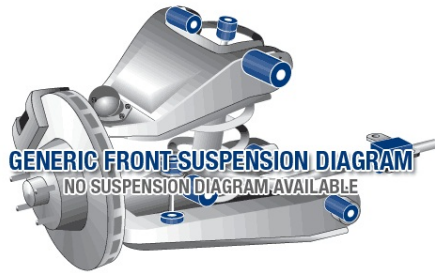

Suspension Parts & Poly Bushings for TRIUMPH GT6 1966-1972 - Mk I-II-III

Parts Application Diagrams

Generic Diagram

For Illustrative Purposes Only