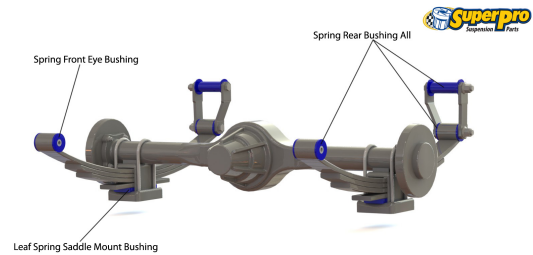

Suspension Parts & Poly Bushings for JAGUAR Mk IX 1959-1961 - Mk 9

Parts Application Diagrams

Double Wishbone

With Upper And Lower Arm With Drive Shaft

*As viewed from the Front of the Vehicle

Leaf Spring Solid Axle

With Limited Lateral Location

Available SuperPro Parts

Position	Part Name	Part No.	Qty/Car	Sub Brand
Front	Control Arm Lower-Inner Bush Kit Replaces OEM C3021	SPF0758K	1	SuperPro SPF
Front	Control Arm Upper-Inner Bush Kit Replaces OEM C3003, Also "D" Type	SPF0757K	1	SuperPro SPF
Front	Sway Bar Link Lower Bush Kit Replaces OEM C3050	SPF1212K	1	SuperPro SPF
Front	Sway Bar Link To Lower Arm Bush Kit Replaces OEM C3053	SPF0809K	1	SuperPro SPF
Rear	Shock Absorber Lower Bush Kit Replaces OEM C3273	SPF0718-80K	1	SuperPro SPF
Rear	Shock Absorber Upper Bush Kit Replaces OEM C3053	SPF0809-70K	1	SuperPro SPF