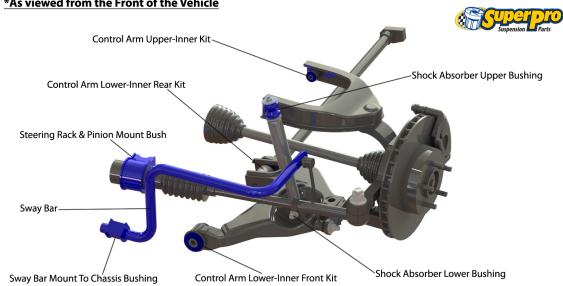

Suspension Parts & Poly Bushings for JAGUAR Mk IX 1959-1961 - Mk 9

Parts Application Diagrams

Double Wishbone

With Upper And Lower Arm With Drive Shaft

*As viewed from the Front of the Vehicle

Leaf Spring Solid Axle

With Limited Lateral Location

Available SuperPro Parts

Position	Part Name	Part No.	Qty/Car	Sub Brand
Front	Control Arm Lower-Inner Bush Kit Replaces OEM C3021	SPF0758K	1	SuperPro SPF
Front	Control Arm Upper-Inner Bush Kit Replaces OEM C3003, Also "D" Type	SPF0757K	1	SuperPro SPF
Front	Sway Bar Link Lower Bush Kit Replaces OEM C3050	SPF1212K	1	SuperPro SPF
Front	Sway Bar Link To Lower Arm Bush Kit Replaces OEM C3053	SPF0809K	1	SuperPro SPF
Rear	Shock Absorber Lower Bush Kit Replaces OEM C3273	SPF0718-80K	1	SuperPro SPF
Rear	Shock Absorber Upper Bush Kit Replaces OEM C3053	SPF0809-70K	1	SuperPro SPF